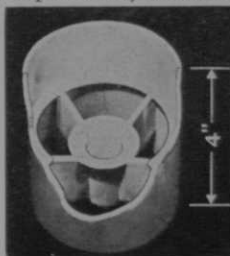

Standard's Practice Cup

A new practice green cup made by Standard Mfg. Co., golf div., Cedar Falls, Ia., is said to fill the need for a low cost cup that doesn't require a deep cut hole. It is made of corrosion proof, high impact plastic and comes in highly visible, lustrous white.