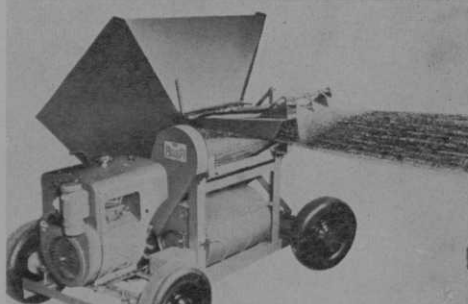

8535 Melvin Ave.
NORTHRIDGE, CALIF.

Dickens 4-6020

Dickens 5-2788

Spalding Reports Largest Net Earnings Since 1950

A. G. Spalding & Bros., Inc., and subsidiaries, including reacquired British and Australian companies, have reported net earnings as of Oct. 31, 1960, of $1,408,528. This is the highest figure since the net of $1,623,384 in 1950. Per share earnings for fiscal 1960 were $1.45 compared with $1.15 in 1959 and $0.82 in 1958. Sales for 1960 topped $52,000,000 compared to $46,000,000 the previous year. Pres. Edwin L. Parker said some of the more exciting equipment in the overall Spalding sport line included such golf items as the Distance Dot, Hydrosealed woods, Top-Flite Executive woods and Cushion-Control grip. He also announced that the company has started to build a plant in Ava, Mo., that will turn out golf bags among other equipment.

Royer Combines Shredding, Spraying in One Operation

A unique device that permits simultaneous shredding and spraying of soil is being marketed by Royer Foundry & Machine Co., Kingston, Pa. With it, it now is possible to shred soil and spray with fertilizers, insecticides, etc. in one operation. There are three basic parts in the machine: supply tank; pump with regu-

lating and relief valve and automatic controls; and spray header with interchangeable nozzles. When the machine is in operation, the liquid spray intercepts and saturates the exit stream of

shredded material, automatically shutting off when the material discharge ceases. Existing Royer units can be converted with a Spray Attachment kit. For information, contact Dept. SS at the address shown above.

Nichols with Etonic

Bobby Nichols has been added to the staff of Etonic shoes made by Charles A. Eaton Co., Brockton, Mass. Nichols has been playing the tour for about one year. He placed fourth in the 1960 Eastern Open and 1961 Palm Beach Open.

James G. Harrison

GOLF COURSE ARCHITECT

Member
American Society of Golf Course Architects

266 Harrison Road
Valley 3-3444

Turtle Creek, Pa.
Suburb of Pittsburgh

RALPH PLUMMER

GOLF COURSE ARCHITECT

Member, American Society
of Golf Course Architects

10330 Kilkenny • Dallas, Texas
Davis 7-3136