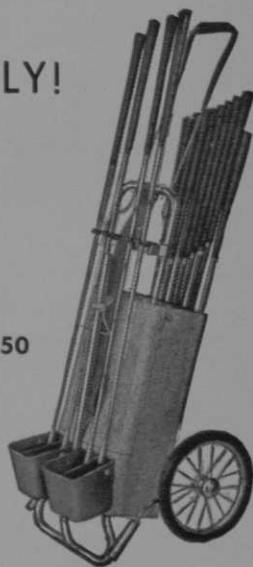

CART-BAG

PRO ONLY!

Recommended
by leading
Club Pros

Priced from
\$32.50 to \$39.50

Write for
complete
literature

SIT-N-REST GOLF BAG CORP.

2410 W. Clybourn, Milwaukee 3, Wis.

a finger-tip adjustment selection. The 1961 Rainmaster comes in wall or pedestal mounted models. Housing is of heavy gauge, weatherproof metal, and 10, 20 and 30 station models are available. Literature can be obtained by writing to Moody.