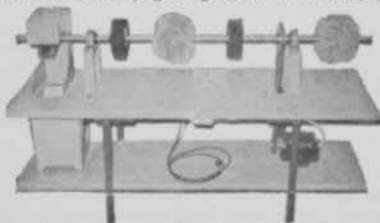

Clubhouse, Lockerroom Supplies

Fore Supply Co., 6143 Diversey ave., Chicago 39, carries a line of clubhouse and lockerroom supplies including shoe bags, shower slippers, disposable towels, golf pencils and coat racks.

Shown here in an electric shoeshine machine, complete with 1/2 hp motor. It is 6 ft. long, 2 ft. deep and 30 ins. high. Fore Supply's catalog is available from the company upon request.