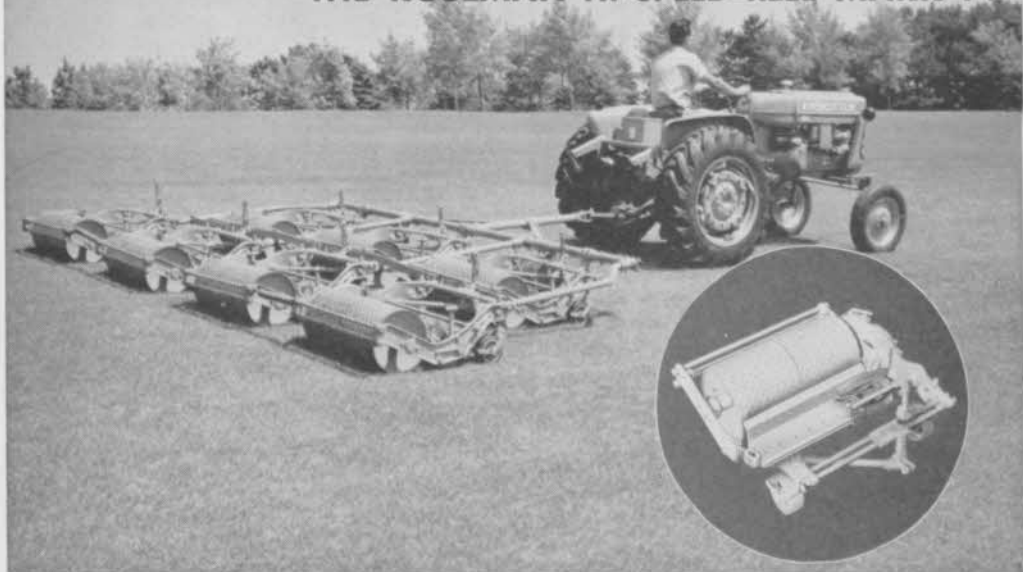

it's **NEW...** and it's **ROSEMAN** THE ROSEMAN **HI-SPEED-REEL MARK IV**

SMOOTHER TURF • IMPROVED APPEARANCE • REDUCE COSTS • EARLY MORNING MOWING

The ultimate in gang mowing equipment — and perfection in mowing is now yours in the new Roseman Hi-Speed-Reel Mark IV Hollow Roller Drive gang mower.

The Hi-Speed-Reel of the Roseman Mark IV not only eliminates ribbed or washboard appearance but also cuts grass clippings into shorter lengths. With the new Roseman design these pulverized clippings are dispersed uniformly and evenly without windrowing and regardless of climatic conditions. Bunchings, droppings of clumps of grass and messy fairways are eliminated.

Early morning dew, watered fairways, heavy rainfalls and wet areas, no longer are a problem. Whatever the grass condition "early morning mowing" is now possible

with the new Roseman Mark IV Hollow Roller Drive Mower. Beautifully cut, neat appearing fairways are the result.

Non-breakable construction, reliability, low upkeep expense, faster mowing speeds, elimination of hand trimming, lower operating costs, improved playing surfaces and greater member satisfaction—all are bonus features of Roseman Hollow Roller Drive Mowers.

Before you take delivery on your next mower be sure and see the Roseman Hi-Speed-Reel Mark IV Hollow Roller Drive gang mower in actual use on your own course.

Buy and use the gang mower that improves turf, cuts costs and outperforms all others, at all hours of the day, in every way.

MAKE YOUR NEXT GANG ROSEMAN

ROSEMAN MOWER CORPORATION
EVANSTON, ILLINOIS, U.S.A.

NATION-WIDE SALES and SERVICE

Write or phone TODAY for descriptive literature, prices and availability.