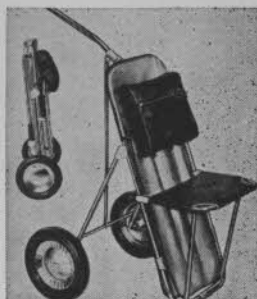

Nadco Markets New Golf Cart Combination

A new concept in design is claimed for the golf cart made by Nadco Sporting Goods Co., Chicago. The cart and bag combination has a flat, weather-resistant bag with six vertical compartments that can hold a complete set of clubs. There also is a roomy accessory pouch. A novel feature of the cart is a collapsible seat. The cart can be collapsed with a single stroke folding action, becomes only 10 ins. wide and rolls when folded. It is known as the Carryall.