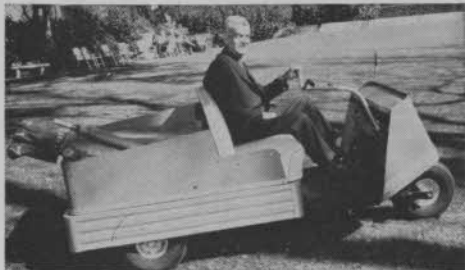

Victor Produces New Model with "Touch-N-Go" Control

Victor Adding Machine Co., 3900 N. Rockwell st., Chicago 18, has begun production of its 1960 golf car, Electri-Car-Model 37. A Victor-

Victor's new Model 37.

Magic "Touch-N-Go" push button control for automatic acceleration is the newest selling feature. When the 'Hi' button is set and accelerator depressed, the car starts and runs for two seconds in low, automatically progresses to second and then moves into high or cruising speed. When the accelerator is released, the car automatically coasts. Spinning of wheels is said to be