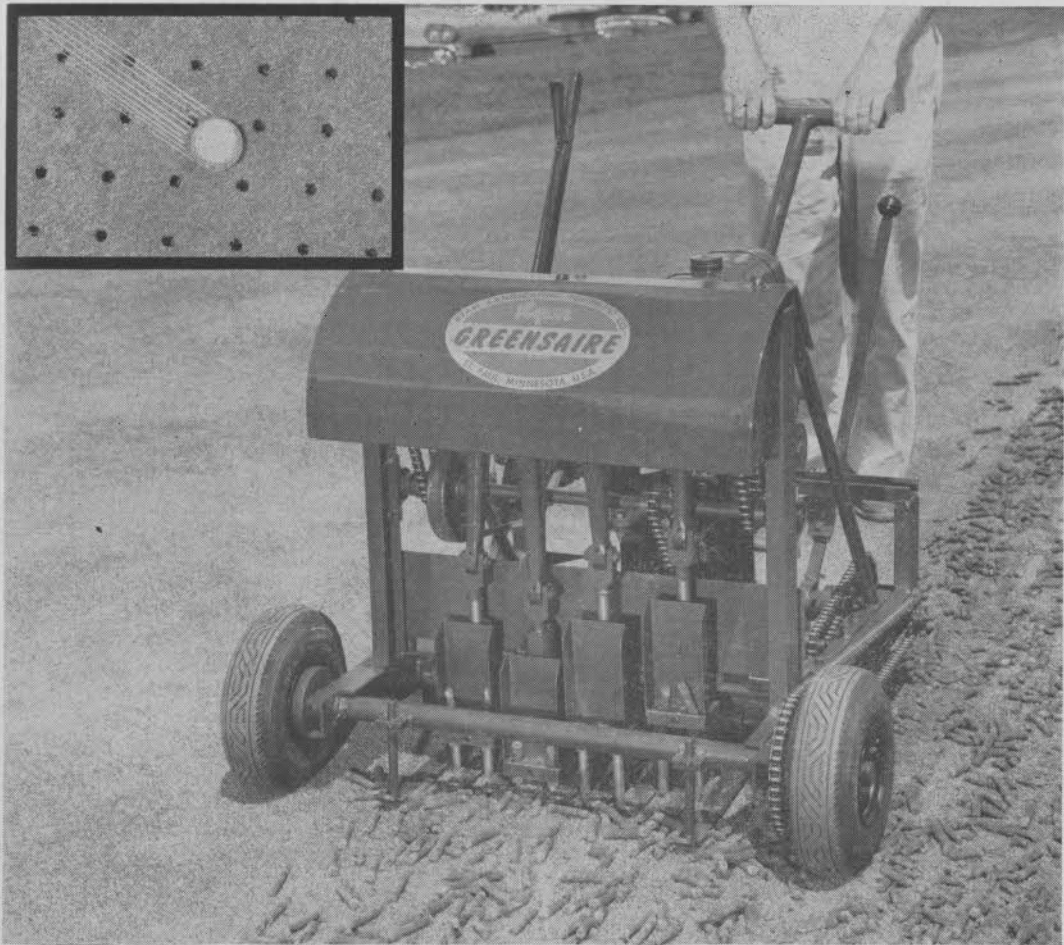

5,000 SQ. FT. Green is aerated and ready for play in less than 2 hours

● Keeping greens in perfect putting condition without interrupting play — that's a problem for either a magician or the RYAN GREENSAIRE.

Hundreds of golf course superintendents prefer the GREENSAIRE because it does a complete job of aerifying greens, tees and approaches and leaves them in perfect playing condition right after aerating.

With an 18" swath and a speed of 40 ft. per min. the GREENSAIRE completely aerifies a 5,000 ft. green in just 2 hours!

SELF-SHARPENING hollow tines punch 30,000 clean-cut perforations in every 1,000 square feet of turf; holes are evenly spaced on 2" centers to permit uniform distribution of plant food and water. Special timing mechanism and patented hold-down fingers prevent tearing of turf around holes. Plugs are extracted and deposited on the surface for easy removal. Plugs can be valuable compost, or pulverized on the green with a vertical mower, they can be re-used as top dressing.

Perforations up to 3½" deep let water and

fertilizer reach the root zone faster. Greens require less watering; deep penetration promotes healthy root growth and uniform soil texture. The small, life-giving perforations are easily filled with top dressing . . . will completely heal over in less than a week.

(Now manufactured and sold by the makers of RYAN Sod Cutters, the GREENSAIRE was formerly known as the "Greens Air Special" and manufactured by the Greens Aerification Co., of Hopkins, Minn.)

● Write today for descriptive literature and the name of your nearest Ryan Dealer! National Sales and Service.

**LANDSCAPING
EQUIPMENT
COMPANY**

871 EDGERTON STREET • ST. PAUL 1, MINNESOTA