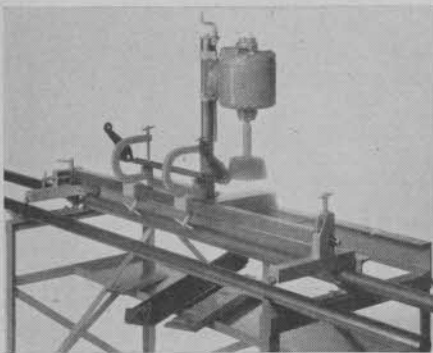

MODERN Bed Knife Grinder

Engineered for grinding power mower, greens-mower or fairway mower bed knives as well as most other straight edge tools. Clamps adjust to hold any length blade. Blades rest against solid base when clamping, eliminating all distortion. 100% steel, precision ground rails, 1/2 HP Motor.

Write for Free Brochure

MODERN MANUFACTURING CO.
Dept. 25, 160 N. Fair Oaks, PASADENA, CALIF.

Scouts a hand . . . Joe Hunsberger, pro at Juniata Muny course in Philadelphia, has evening class composed of 20 high school principals . . . Construction begun on 18-hole semi-private at Ocean City, Md. . . . Hope to have it completed next May 30 . . . Norwalk (Conn.) City Park commission hopes to get started on 18-hole course this fall.

Glen Rochie CC, 9-hole private course, in Abingdon, Va., expected to be in play this month . . . Alex McKay is the architect and builder . . . Construction of Lake Bonaventure course in Dante, Va., started in April . . . Clinchfield Coal Co. donated site for the 9-hole course . . . Courses also are in planning stage in Bristol and Norton, Va. . . . Wheeling, W. Va. park commission planning to add Par 3 to its Oglebay Park operation . . . Par Golf, flourishing center on edge of Raleigh, N.C., has added Par 3 to its driving range and miniature course.

Second 9 of Lake Success, N. Y. municipal layout expected to be ready this month . . . Orrin Smith designed it . . . Original Indian Spring reopened recently under name of Silver Spring (Md.) GC . . . It's a public course that was re-