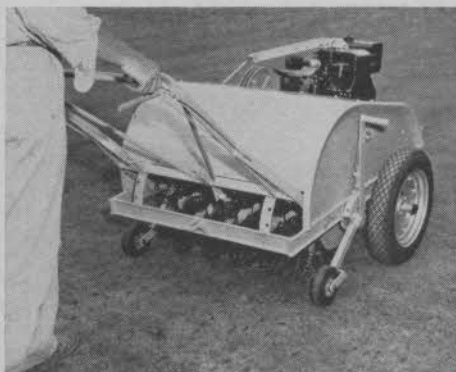

Rx for healthier turf this summer:

SUPER REEL *Aerification*

followed by

VERTI-CUT® *Mowing*

Better Water Penetration

With the West Point SUPER REEL Superintendents get four-way aerifying with just one operation. SUPER REEL'S many more spoons and accurate depth adjustment mean thorough cultivation at the right depth for the kind of turf . . . type of soil . . . section of the country . . . time of the year.

Aerify with the SUPER REEL this summer to keep the soil open for better water penetration and greener, healthier turf.

Better Disease Control

The blades of the Verti-Cut mower cut down into turf to trim thru runners and outspread leaves. Verti-cutting removes dead material that harbors disease. It controls thatch which complicates every phase of management.