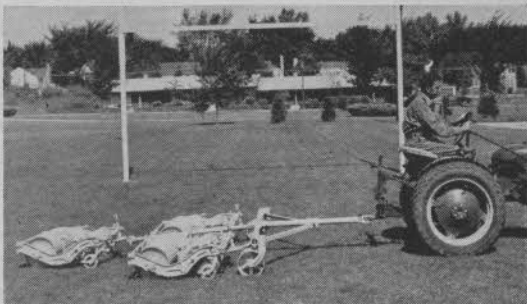

as it goes. A tremendous labor saver. Cannot be done with wheel-type mowers where outer wheel drops off curb or trap. This exclusive ROSEMAN trimming feature also applies to flower and shrubby beds. Roller design also eliminates unsightly wheelmarks for a beautifully cut turf.

High mowing costs, wasted man hours and exorbitant repair bills are not found in gang mowers of Roseman design and quality.

Save on Labor

The exclusive labor saving ability of the Roseman hollow-roller-drive gang mower to overhang traps and edges of shrubby beds and to cut close to fences and structures, eliminates the need for much hand trimming. Hundreds of man hours can be saved or devoted to other tasks.

Save on Time

Roseman mowers are rear drive mowers that mow faster, more uniformly without kicking up the rear. Considerable savings in mowing time and man hours.

Save on Equipment

Roseman mowers with lift hitch are combination rough and fairway mowers. Rough areas can be maintained faster, at less cost, with no expense for additional gang of mowers. Just flip the mowers into high cutting position. Also a time and money saver