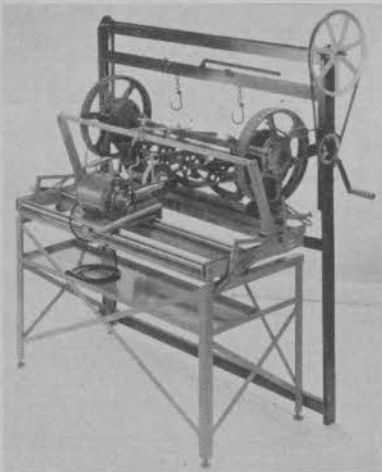

MODERN Heavy Duty Lawn Mower Sharpener

Fastest most accurate lawn mower sharpener ever used. Sharpens all mowers, hand, power, greens mowers or fairway units. Bed knives may be sharpened without removing from mower. Full floating rails may be turned as desired, retain perfect alignment. Grinding head feeds in or out and will hollow or flat grind.