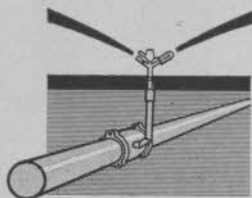

your fairways
will always be
GREEN

with a
**GREENWAY
IRRIGATION
SYSTEM**

GREENWAY provides the very best permanent underground and portable aluminum irrigation systems more economically.

GREENWAY service is complete. One responsibility includes design, engineering, material and installation. Want an estimate?