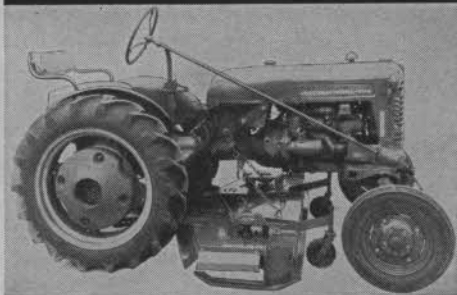

Fastest, Cheapest Way to Mow Tree-Thick Areas

USE THE PERFECT TWOSOME!...

a Wood's 5 ft. rotary, on a Cub or Lo-Boy

- Trims close to trees
- Ideal for mulching leaves

Mows up to 3 acres an hour. Maneuvers close to fences, buildings, trees. Saves tiresome hours of hand trimming. Slip clutch absorbs shocks, protects tractor and mower. Heavy duty, trouble-free. Free swinging blade. 42" models with over-running clutches also available for Cub and Lo-Boy.