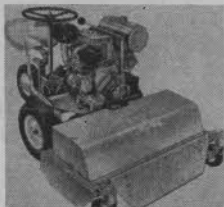

six models of IH industrial wheel tractors and two Wagner backhoes are available for the

larger model tractors. Pippin loaders and backhoes come in three sizes for the 330 Utility and 350 Utility tractors.

New Jacobsen Mow-Mobile 37-Inch Riding Rotary

Jacobsen Manufacturing Co., Racine, Wis., has announced details of its new *Mow-Mobile* 37-inch riding rotary. The Model 76 Mow-Mobile is a heavy duty mower, especially designed for parks, athletic fields and courses. Powered by a 9.2 hp engine with rope or electric starter optional, the Mow-Mobile has a speed range of from 1/2 to 4 mph. The three-spindle cutting unit provides a smooth, even cut. Three additional discs without knives are mounted above the cutting rotors for better ejection. This feature helps prevent clogging in tall grass or weeds.

The Mow-Mobile has a turning radius of about 18 ins. Front unit swivels for close cutting on hills or rough terrain. Forward and reverse controls are said to make the unit superior for both acreage and clean-up work.

New Roseman Dealer

Roseman Mower Corp., Evanston, Ill., has added another authorized dealer to its list. Maloney's, Inc., 8126 Georgia Ave., Silver Springs, Md. (JU 8-3333), is now handling Roseman mowers and repair parts and servicing its products.

Golf Score Cards

Get the BEST from "VESTAL"

CHARGE CHECK BOOKS
HANDICAP CARDS and PANELS
BAG and GUEST TAGS

(WRITE FOR CATALOG)

VESTAL-MONROE PRINTING CO.
ESTABLISHED 1912

TELEPHONE HARRISON 7-6314

701 S. LA SALLE ST. • CHICAGO 5
We specialize in Golf Club Printing

LIQUID-LUSTRE GOLF BALL WASH

Costs as little as 2c per
washer per week!