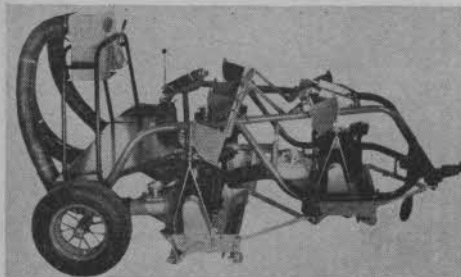

West Point Master Suggested For Widespread Thatch Control

The newest turf tool from West Point Products Corp., West Point, Pa., is the Master Verti-Cut complete with vacuum blowers and double-

Complete Master Verti-Cut

chute bagger. This is a rugged machine for large scale control of thatch. It also can be used for weed control and leaf removal. The Master has fine precision depth adjustment for any turf under any conditions. Other claims made for the new machine: It leads to more effective use of fertilizer, better water penetration and effective restoration after aerifying.

Big Demand for Penngift

Fred V. Grau, located at Grasslyn, PO Box 177, College Park, Md., states that the 1957 crop of Penngift crown vetch is the largest he has harvested. Demand for the seed is at a peak. There will be no change in the list price of Penngift this year and Grasslyn is absorbing the freight increase.

Potash Availability Regulated in Scott Turf Builder

O. M. Scott & Sons, Marysville, O., claims that its new Turf Builder has a built-in nutrient release control that functions not only for the 20 per cent nitrogen but for phosphorous and potash. Potash is no longer soluble since the same "valve" that controls release of nitrogen also regulates the availability of potash. This, it is said, does away with packing the fertilizer with turf and thus does away with burning of turf.

Asbestos-Cement Pipe

Keasbey & Mattison Co., Ambler, Pa., is shipping asbestos-cement irrigation pipe throughout U. S. from all K & M pipe plants. It comes in a wide variety of diameters and is subject to rigid inspection before leaving any of the plants.

COMPLETE TURF PLANTING SERVICE

ALL CONTRACTS BONDED

CERTIFIED BERMUDAS

LYNDE & ROWSEY

Lawn Grass Nurseries

402 Commercial Natl.

MUSKOGEE, OKLAHOMA

Phone MU 2-5277

MODERNIZE NOW!

ONLY A FEW ¢ A DAY FOR

LIFETIME SERVICE

Full details in FREE CATALOG from
The MURDOCK Mfg. & Sup. Co.
Cincinnati 2, Ohio

MURDOCK
OUTDOOR
DRINKING FOUNTAINS
HYDRANTS
LAWN HOSE BOXES