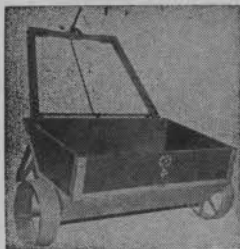

MODERNIZE NOW!

ONLY A FEW ¢ A DAY FOR

LIFETIME SERVICE

Full details in FREE CATALOG from
The MURDOCK Mfg. & Sup. Co.
Cincinnati 2, Ohio

MURDOCK
OUTDOOR
DRINKING FOUNTAINS
HYDRANTS
LAWN HOSE BOXES

RYANS O.K. No. 4 SEEDER & SPREADER
4 Cu.Ft.(300 Lbs.) Capacity-3 Ft. Spread