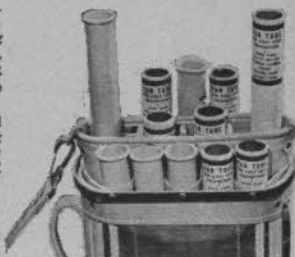

SELL PAR TUBES NOW! — WHY WAIT?

Par Tube Protects Your Grips The Full Bag Length

The demand is terrific and the profits are quick. PAR TUBES superior construction proves them tops in the field. A Must for any golfer who wants to protect his grips the full bag length and obtain a friction-proof bag with an individual compartment for each club. PAR TUBES WILL FIT ALL TYPES OF GOLF BAGS, allowing a numerical arrangement of clubs. PAR TUBES fit into and strengthen individual compartment bags, allowing full free use of EVERY compartment.

PAR TUBES are Strong — Moistureproof — They are endorsed by Pros and Amateurs alike as a great idea for keeping grips in fine condition and protecting clubs against marring by careless handling. REGULAR TUBES COME 42 AND 144 TO THE CARTON. PLASTIC TUBES, WITH ROLLED PROTECTIVE EDGES, COME IN CARTONS OF 42 ONLY.

Contact Your Local
Distributor or

PAR TUBE

5710 W. DAKIN ST.,
CHICAGO 34, ILLINOIS

son, were engaged in design and/or construction are Apawamis, Garden City CC, Glenview Club, Cherry Hills, Oakland Hills, St. Louis CC, Saucon Valley CC, San Francisco G & CC, Virginia Hot Springs, Old Elm, Los Angeles CC North Course, Riviera, Hillcrest, Brentwood and Lakeside at San Francisco.

Junior Interclub League

Interclub Junior Golf League of Washington, D. C., entering its third year, has been enlarged from four to 12 clubs for 1958. Teams, sponsored by country clubs in the Washington district, are composed of six players, two in each age group, 16-17, 14-15 and under 14. Scoring is one point for singles and one point for best ball victories.

A compilation of 180 sources of turfgrass literature divided into four sections, periodicals, books, bulletins, and proceedings, is available at 20 cents per copy from the Midwest Regional Turf Foundation. Send remittance with request to W. H. Daniel, Dept. of Agronomy, Purdue University, Lafayette Ind.

KEES