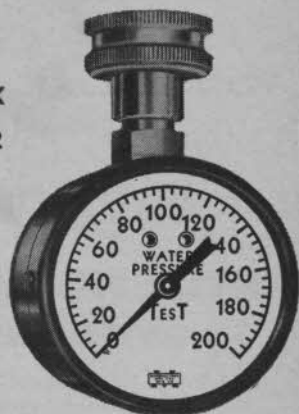

**NOW YOU
CAN CHECK
THE WATER
PRESSURE
AT EVERY
SPRINKLER**

- Quickly
- Easily
- Accurately

NEW WATER PRESSURE TEST GAUGE
Has 2½" Dial, reading 0 to 200 pounds; steel case, with plastic crystal; ¾" faucet connection. Write for Bulletin C-203.