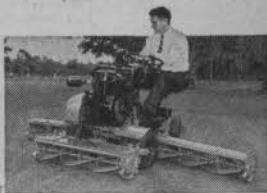

WORTHINGTON MOWER COMPANY

Subsidiary of Jacobsen Manufacturing Company, Racine, Wisconsin
STROUDSBURG, PENNSYLVANIA