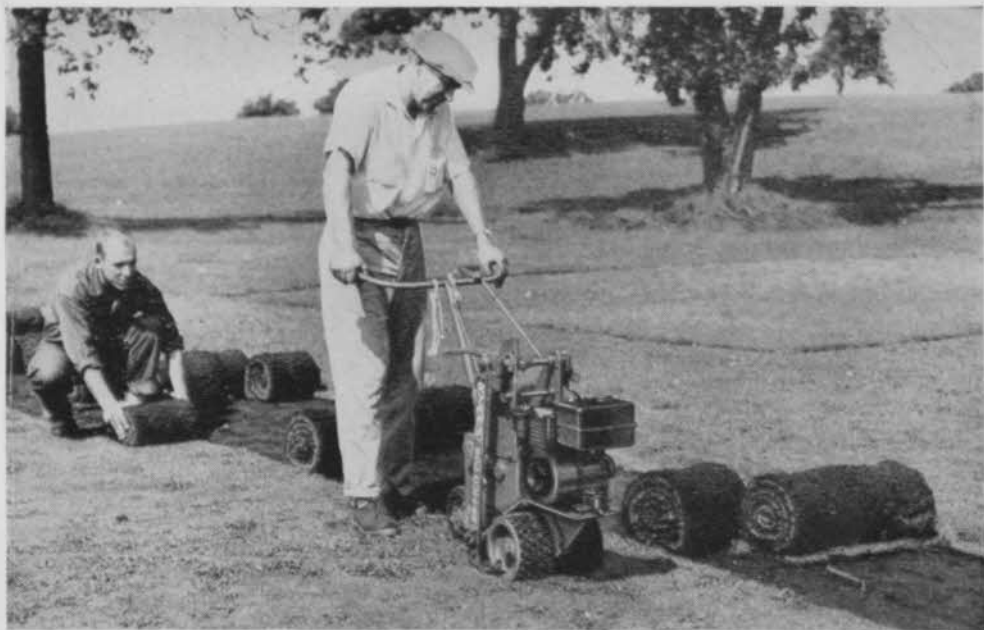

New, low cost sod cutter performs 3 important operations

Now at half the cost of large commercial models . . . the brand new Ryan Jr. Sod Cutter will help keep the turf on your golf course in beautiful, well groomed condition.

This new full-time performer easily handles three turf maintenance problems:

First—it cuts 75 square feet of perfect sod per minute to just the thickness you want. Finest bents or toughest rooted grasses are no problem either; the specially designed blade with its reciprocating action slices cleanly through the roots without clogging or tearing.

Second—A special tilling blade operating at 1000 strokes per minute loosens and pulverizes hard, compacted soil for easy grading when resodding or seeding.

Third—The Ryan Jr. Sod Cutter with a special edging blade eliminates up to 90% of the hand labor that sand trap edging requires.

And this versatility is matched by the famous, engineered dependability of all RYAN Sod Cutters, now used by over 90% of the turf growers and nurserymen in the United States and Canada. Sold and serviced by distributors in most principal cities. Write for full particulars and name of distributor nearest you.

NEW SUPER KUT BLADE

—of highest quality tempered spring steel operating directly under drive wheel always insures evenly cut sod of uniform thickness. Special "slicing action" design cuts cleanly through all kinds of turf without tearing edges.