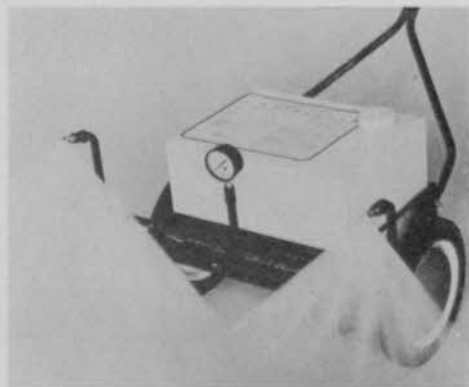

Linck Develops Larger Liquid Spreader

The Estate Liquid Spreader, recently put on the market by O. E. Linck Co., Inc., Clif-

ton, N. J., is a larger model than any previously made by the manufacturer. The Estate has a larger pump and tank than its predecessor, Liquid Spreader, as well as two spray nozzles that throw the pattern vertically rather than horizontally, a strainer on top of the tank

Bob Baldock

GOLF COURSE ARCHITECT

1505 Blackstone
FRESNO, CALIFORNIA

William F. Gordon

and

David W. Gordon

Golf Course Architects

Doylestown, Pennsylvania

Fillmore 8-4243

Members American Society of Golf Course Architects