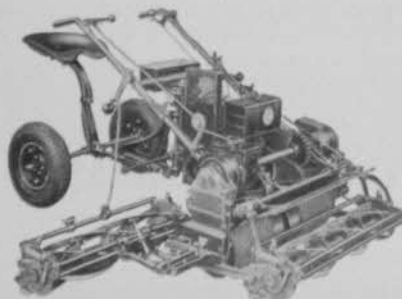

FIVE-SECTION ROLLER FOR TURF MAINTENANCE

The five-section model covers a 132 inch swath with full oscillation for all sections. Heavy-duty channel steel welded constructed frame connects all sections. Complete with ball type hitch and mudscrapers. Bearings are oil-impregnated, hard maple wood bushings. Standard alemite fittings for greasing. Rollers are formed of 12-gauge steel. Edges are rolled, preventing tracking and turf ripping on the turns. Filled weight 600 lbs. per section. All units are easy to drain and store. Painted rust-resistant dark green. Shipping weight 945 lbs.

We have one, two and three-section rollers.

ALSO AVAILABLE FOR FAST, CLEAN-PLUG AERIFYING—
THE FERGUSON NIGHT CRAWLER

Write for nearest dealer's name or write us direct — Immediate shipment

BERRIEN TOOL & DIE CO. Eau Claire, Michigan

Locke Power Mowers and Trimmers

guarantee to save time and physical exertion, because they cut while they trim; overhang raised borders and eliminate hand trimming. The exclusive "finger tip" control and "floating" action assures maneuverability to do a complete job in one operation, without leaving streaks or rolled down uncut grass. It's the most versatile, efficient power mower for your money! But don't take our word for it...see it for yourself.