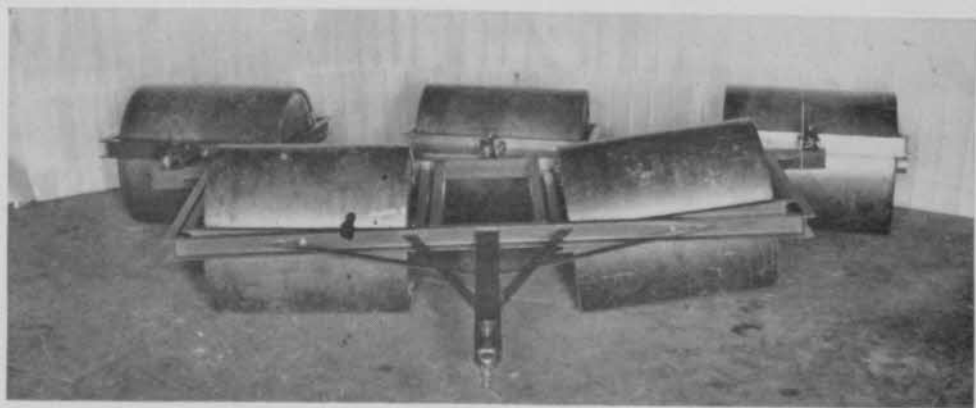

FIVE-SECTION ROLLER FOR TURF MAINTENANCE

The five-section model covers a 132 inch swath with full oscillation for all sections. Heavy-duty channel steel welded constructed frame connects all sections. Complete with ball type hitch and mudscrapers. Bearings are oil-impregnated, hard maple wood bushings. Standard alemite fittings for greasing. Rollers are formed of 12-gauge steel. Edges are rolled, preventing tracking and turf ripping on the turns. Filled weight 600 lbs. per section. All units are easy to drain and store. Painted rust-resistant dark green. Shipping weight 945 lbs.

We have one, two and three-section rollers.

ALSO AVAILABLE FOR FAST, CLEAN-PLUG AERIFYING—
THE FERGUSON NIGHT CRAWLER

Write for nearest dealer's name or write us direct — Immediate shipment

BERRIEN TOOL & DIE CO. Eau Claire, Michigan