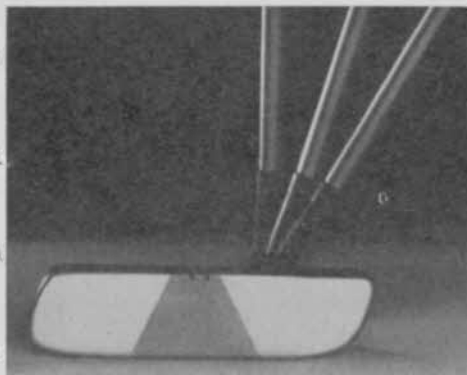

Adjustable Putter

The "Suit Yourself", Mel Smith's contribution to better putting, has an adjustable clubhead that can be held flat regardless of the roll of the green. The shaft can be switched to any of three positions (as shown) and then locked in position. The club comes in all head colors as well as brass, light, medium or heavy shafts and in 34, 35 and 36-in. lengths for men. For the ladies, there is a 33-in. shaft and smaller size grip. Stan Thompson Golf Club Co., Beverly Hills, Calif., manufactures the club for Smith, pro at the Valley Club, PO Box 1140, Santa Barbara, Calif. The putter can be obtained through either of these sources.