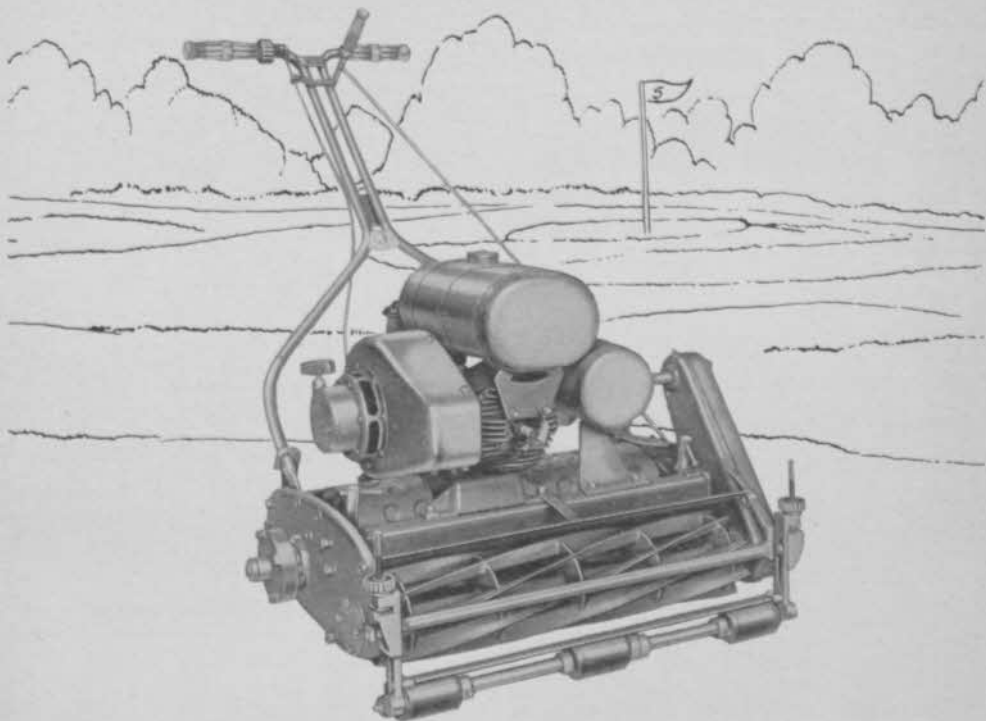

What's Better

About The Jacobsen Greens Mower?

When Jacobsen produced the first Power Greens Mower ever made, the experts said it couldn't be done. Today it is the accepted standard of quality and performance among Golf Course Superintendents.

Here are a few of the many reasons why:

- A heavily reinforced cast-frame chassis, to insure rigidity, accurate cutting adjustment and uniform cutting.
- Beautifully balanced design, with balance point in the center, for smooth cutting, easy control.
- Completely chain driven, assuring no reel slippage.
- The incomparable Jacobsen Hi-Torque engine, mounted horizontally for low center of gravity. Quick starting, smooth running, requiring a minimum of upkeep.