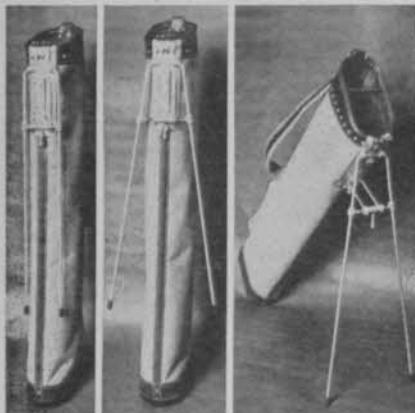

MODEL No. 12BM2. Attractive, lifetime, cast iron bowl... white enameled inside... and mounted on sturdy 2" galvanized iron pedestal.

HAWS FOUNTAINS ARE SANITARY...

with anti-squirt angle-stream fountain heads of chrome-plated brass—raised and shielded to prevent direct mouth contact with orifice. Heads are mounted with vandal-proof flanges to prevent fixtures from being turned. HAWS automatic stream control efficiently regulates water pressure and volume.

☆ In addition to the complete line of drinking water facilities, HAWS also features **KRAMER Flush Valves** for any make of plumbing fixture.

"STANDFAST" GOLF BAG SUPPORT

(Patented)

AT LAST — A truly satisfactory inexpensive support.