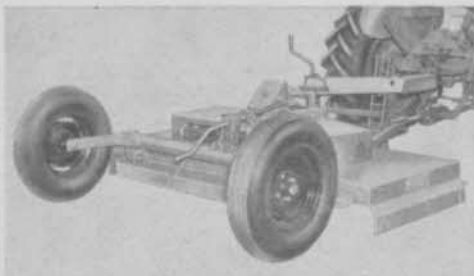

Mulch Up to 4 Acres of Leaves an Hour with WOOD'S Tractor Rotaries

MODEL 80 (61 similar) with 80" cut, 2 blades for 2-3 plow tractors. Available with hand crank or hydraulic cylinder brackets for height adjustment.