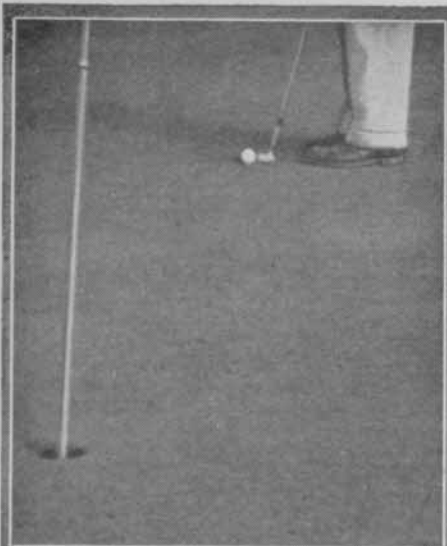

Vertagreen®
Builds TOUGH
Fine-textured **Turf**

Vertagreen is the complete plant food you should use to have outstanding greens, tees and fairways. Vertagreen provides the elements necessary for a deep, vigorous root system . . . that keeps turf green and beautiful through extreme weather conditions.

Good greens "make" a golf course. Keep your greens in perfect playing condition throughout the season with Energized Vertagreen.

ARMOUR
FERTILIZER
WORKS

Pros Max Elbin of Burning Tree CC, Andy Gibson of CC of Maryland, Charley Bassler of Rolling Road CC, and Shelley Mayfield of Meadowbrook left Washington National airport, Aug. 17 to put on clinics and exhibitions for Air Force in Germany, England, France and North Africa . . . Lt. Col. Charles E. Allard, chief of the sports section of the air force Special Services branch recognized and appreciated the four pros' sacrifice in telling GOLFDOM: "The U.S. Air Force is most grateful to these instructors for giving their valuable time during the peak of the golf season to visit our airmen in Europe."

We wonder how often it occurs to club officials, sports writers and golfers in general that the club pros give far more of their time for free public service, entertainment, charitable causes and promotion of golf than any other people in sports business . . . The majority of club pros donate from 10 to 20 per cent of their time to work that helps others.