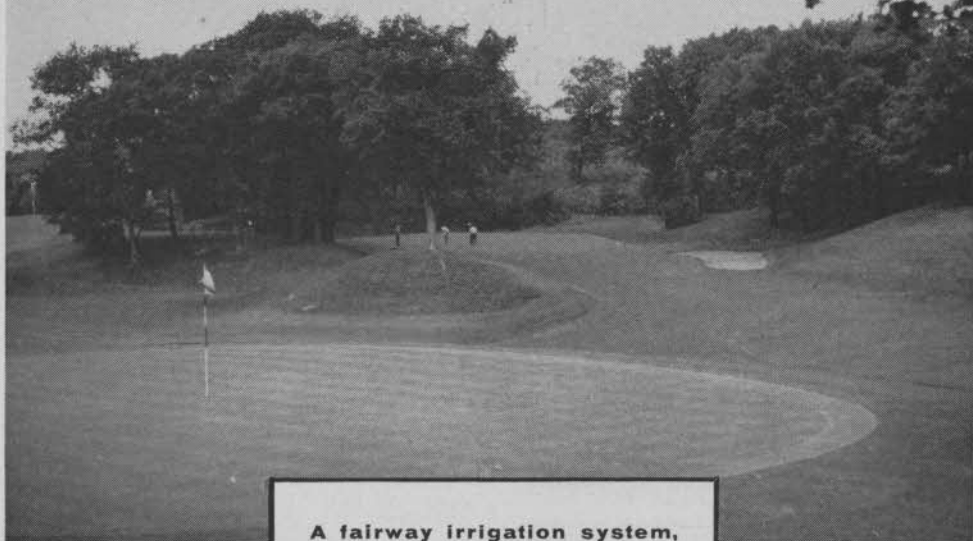

ASK YOUR DEALER OR WRITE FOR BULLETIN

Atlas Lawn Equipment Co.
9761 Olive Street Rd. St. Louis 24, Mo.

One of the fine courses piped with Cast Iron

View of ninth green
with sixth green
in background

A fairway irrigation system, piped with cast iron, is an investment in better playing conditions and a healthy membership—a *permanent* investment without replacement or maintenance expense. The first cost is the last cost. Cast iron pipe serves for a century. It is the standard material for underground mains. Sizes from 2 inches. Address inquiries to The Cast Iron Pipe Research Association, Thos. F. Wolfe, Research Engineer, Peoples Gas Building, Chicago.