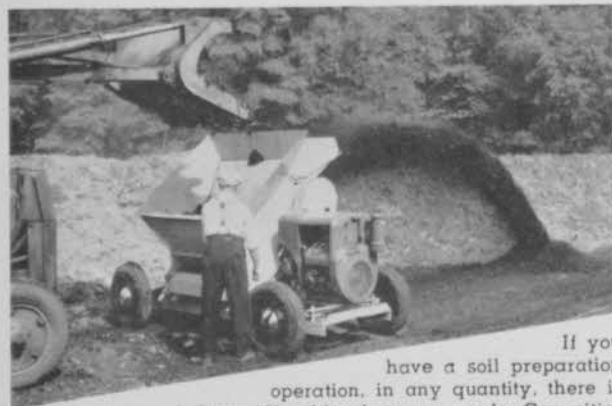

If you have a soil preparation operation, in any quantity, there is a Royer Shredder for your needs. Capacities range from a small machine, hand shovel fed by one man, to the large "Y" units handling all that bucket loaders can supply. Made in electric motor, gasoline engine or belt-to tractor drives.

For efficient production of compost that is properly mixed, shredded and aerated, investigate Royer equipment. Bulletin 55-SY giving full information sent on request!

HUMUS from LEAF MOLD

12 CU. FT. SHREDDED IN 15 SECONDS!

Leaf mold, coarse textured and refuse laden, is shredded and aerated with a Royer and discharged free of all trash . . . ready for use as a rich humus for greens or gardens. A 12 cubic foot charge of material is fed into the hopper of the Model NCYP-EG Shredder by a tractor driven front end loader and the entire load is prepared and discharged in 15 seconds.

ROYER foundry & machine co. **ROYER**
171 PRINGLE ST., KINGSTON, PA.