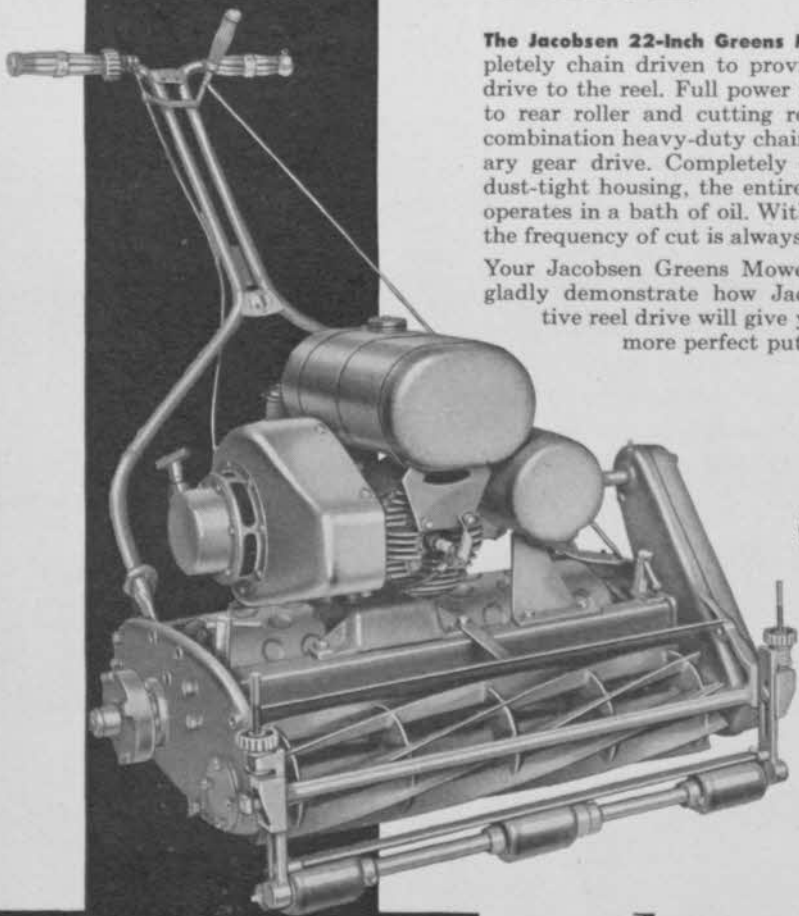

First on the green with...

POSITIVE REEL DRIVE

The **Jacobsen 22-Inch Greens Mower** is completely chain driven to provide a positive drive to the reel. Full power is transmitted to rear roller and cutting reel through a combination heavy-duty chain and planetary gear drive. Completely enclosed in a dust-tight housing, the entire transmission operates in a bath of oil. With no slippage, the frequency of cut is always constant.

Your Jacobsen Greens Mower Dealer will gladly demonstrate how Jacobsen's positive reel drive will give you smoother, more perfect putting surfaces.

Jacobsen

MANUFACTURING COMPANY

DEPARTMENT G4, RACINE, WISCONSIN

Subsidiaries: Johnston Lawn Mower Corporation, Brookhaven, Mississippi, Worthington Mower Company, Stroudsburg, Pa.