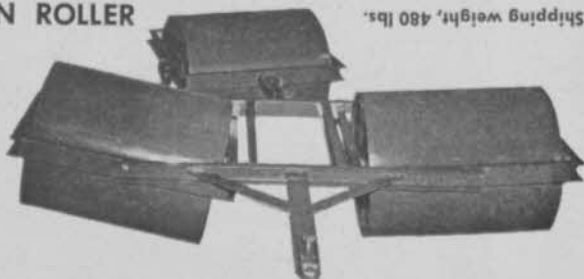

STANDARD Golf Course EQUIPMENT

Write for Catalog No. "56" showing the complete line of Standard guaranteed golf course equipment.

STANDARD MANUFACTURING CO.

Box G,

CEDAR FALLS, IOWA

. . . Course is 18-holes and is central feature of high class subdivision having streets named for famous courses. . . Lorin Shook, who has been operating 9-hole course at Saugatuck, Mich., will be Warwick Hills pro. . . California CC (formerly Eldorado Club) near North Whittier, Calif., to have 9 holes of its eventual 18 in play by August . . . Bill Bell is architect. Bill Bryant, operator of Rio Hondo and Laguna Beach country clubs, is lessee and gen. mgr. of the new club. . . Bryant's partner in the enterprise is Harold Anderson, member of Saticoy CC.

U.S. golf turf authorities Burt Musser, O. J. Noer, Jim Watson, Jim Tyson on program at 7th annual sports turfgrass conference sponsored by Royal Canadian Golf Assn. Green Section and Ontario Agricultural college, at Guelph, Ont., March 19, 20.

Walter Seffens, who has been with the Beverly Hills Public GC, Warren, Mich., for the past nine years, has been made supt. succeeding Leon Maes who died suddenly last December of a heart attack. . . Maes had been with Beverly Hills 15 years and Vic DeBaeke, Beverly Hills owner, says no course ever had a more valuable man. . . Kent Bradley, course

TWO OUTSTANDING ROLLERS FOR TURF MAINTENANCE

3-SECTION ROLLER

An 80 inch roller with full oscillation for all sections. Water ballast 12 gauge welded steel rollers with rounded edges. Sand and dirt resistant alemite equipped hardwood bearings. Filled weight 600 lbs. per section. Frame of heavy welded steel construction complete with ball type hitch and mud scrapers. Painted rust resistant dark green.

2-SECTION ROLLER