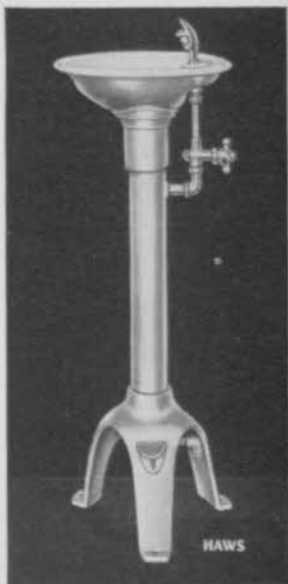

PERK UP YOUR POOL!

Glamorize it with Ramuc® pool enamel

Hall Ridge Club, Columbus, Ohio

Watch your attendance really grow—when you dress up your pool with RAMUC! Especially made for swimming pools, RAMUC is a natural rubber-base enamel. Brushes on easily, provides a gleaming, tile-like finish—lasts for seasons! Won't powder, blister, flake off or fade! It's America's No. 1 pool enamel, successfully used in over 16,000 pools. Available in twelve sparkling colors. And for refreshing

MODEL No. 12BM2. Attractive, lifetime, cast iron bowl... white enameled inside... and mounted on sturdy 2" galvanized iron pedestal.

HAWS FOUNTAINS ARE SANITARY...

with anti-squirt angle-stream fountain heads of chrome-plated brass—raised and shielded to prevent direct mouth contact with orifice. Heads are mounted with vandal-proof flanges to prevent fixtures from being turned. HAWS automatic stream control efficiently regulates water pressure and volume.