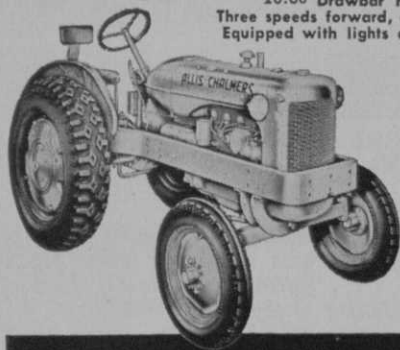

Lee Armstrong, asst. to Al Cluci at

Atlas Lawn Mower LAPPING MACHINE

Today's Lowest Priced Gear-Driven, Precision Built Machine!

In use by over 400 Golf Courses from coast-to-coast. Portable . . . compact . . . lightweight. Can be used either in the field or shop for lapping all models hand, power or gang mowers. Equipped with attachments to fit different reel shafts, metal blocks for roller, steel support stands. Patented adjustable feature for various height mowers. Uses 1/4 h.p. motor.

NOW YOU CAN

Cut Costs All Year 'Round on All These Jobs

WITH **IB** POWER
ALLIS-CHALMERS

The hard-working Allis-Chalmers IB Tractor knows no season. With gang mowers, broom, snowplow, crane and sickle bar, it makes an ideal golf course tool.