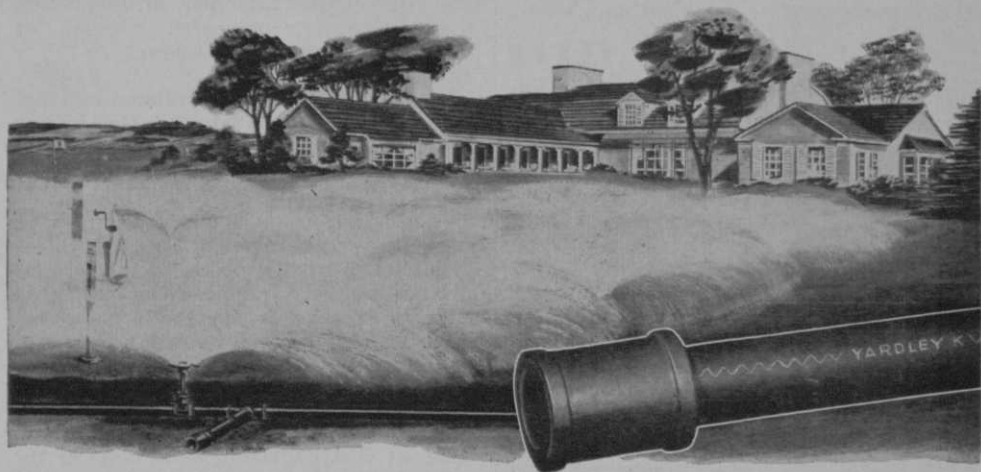

sprinkler systems that fit to a tee!

YARDLEY PressuRated KRALASTIC PIPE

The quick, easy, economical installation of YARDLEY "K" PIPE has stepped up the modernization of golf courses everywhere . . . without exorbitant drain on the operations budget.

It's new when a pipe is developed that gives you features never before experienced . . . features of true permanence and 50% to 75% savings of installation costs. That's YARDLEY "K" PIPE.

Before installing a new sprinkler system or modernizing the old . . . *know* that Yardley PressuRated Kralastic Pipe carries an excess of 25% more flow than standard types of metal pipe for the same head loss . . . won't rot, rust or corrode . . . weighs $\frac{1}{2}$ as much as steel . . . engineered for every cold water use . . . is solvent welded in mere seconds . . . does not call for skilled labor.

Note the Yardley PressuRated feature . . . when you buy Yardley K-150 you get

150-lb. pressure rating in *every size* . . . from $\frac{1}{2}$ -inch to 6-inch. Eliminates costly errors. You can quickly select the proper type pipe for your requirements. Every 20-ft. length is plainly and permanently marked. The same goes for new Yardley K-100 for 100-lb. pressure. When you buy Yardley "K" Pipe you know for sure . . . go Yardley "K" all the way. Get Bulletin 151 for complete information.