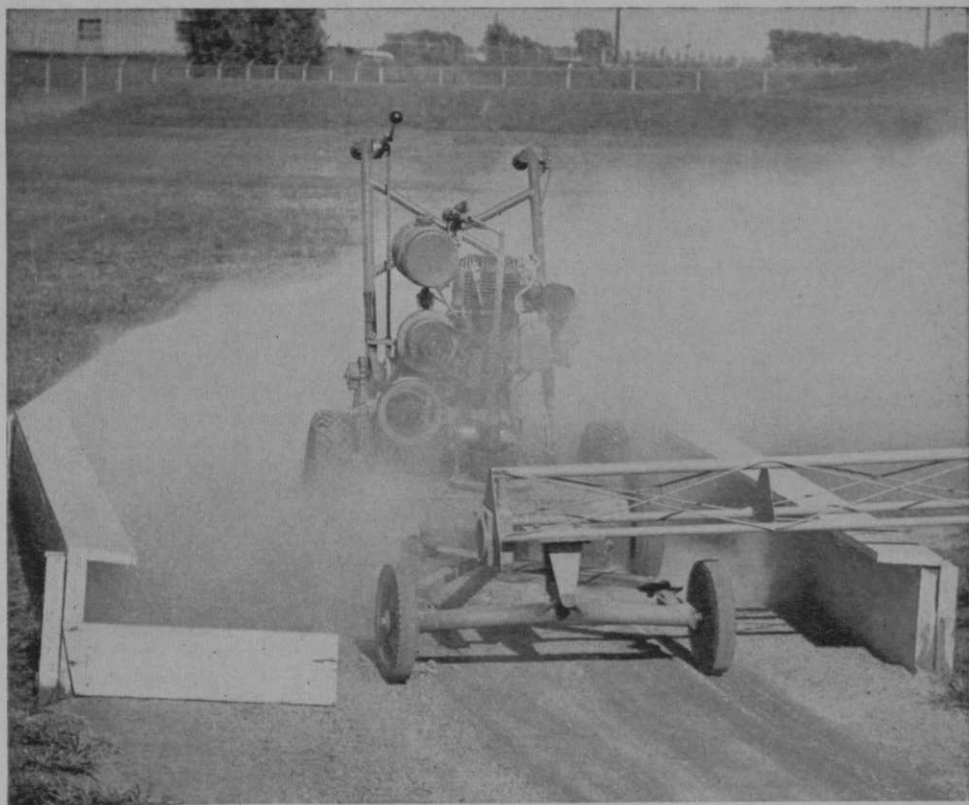

Photo of actual test at Toro Research and Development Center.

TORO TESTS THE WHIRLWIND in a tornado of dust and dirt!

Power mowers run themselves ragged around a circular track at the Toro Research and Development Center. And to give these test machines a real workout, Toro engineers have made the going as "rough" as they can make it.

One section of this circular proving ground is a ditch of fine, loose dirt that turns up thick, heavy clouds of dust when a Whirlwind passes by. Plenty of that dust settles on the mower, and on the engine, too. Then the engineers, anxious to make the mower age years in a matter of hours, give the machine a good hosing down—every time it comes

around the track. Dirt washes down inside and grinds away on the moving parts. Trouble spots show up faster with treatment like that.

This is just one of the many tough tests given Toro mowing machinery before it reaches the production-line stage. This is just one example of what goes *into* Toro machines to make sure you get more *out* of them.

See your Toro distributor soon. He's got big news for you about the new Toro line.