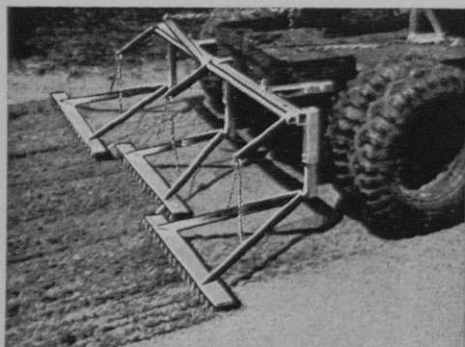

also permits overhang of traps eliminating slow, costly hand trimming. No protruding side wheels. This permits close cutting around trees, eliminates fringe. Narrower overall width permits mowing in tight places.

A cordial invitation is extended to you to inspect the new Roseman Hollow-Roller-Drive mower. We believe that you, too, will want to make your next gang, Roseman's.

ROSEMAN MOWERS

ROSEMAN MOWER CORPORATION, 2620 Crawford Ave., Evanston, Ill.

Save Labor

WITH A TRACTOR SAND TRAP RAKE

This three-section trap rake will eliminate most of the hard work in sand traps. It consists of 3 - 36" sections raking a swath 8½ ft. wide. Fits on Toro or Worthington Tractors and can be raised or lowered by operator from tractor seat.