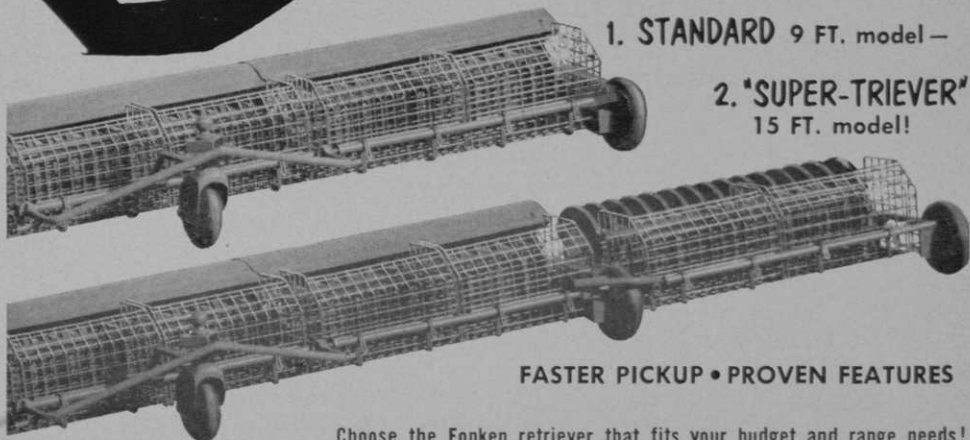

NOW

improved "Pick-Upper" GOLF BALL RETRIEVERS to choose from...

1. STANDARD 9 FT. model —

2. "SUPER-TRIEVER"
15 FT. model!

FASTER PICKUP • PROVEN FEATURES

Choose the Fonken retriever that fits your budget and range needs! The popular standard model is giving outstanding service on driving ranges all over the country. "Super-triever" model provides $\frac{2}{3}$ more pickup speed and "sweep" with its added 3 ft. sections. Either way, a Fonken retriever means more profits for you!