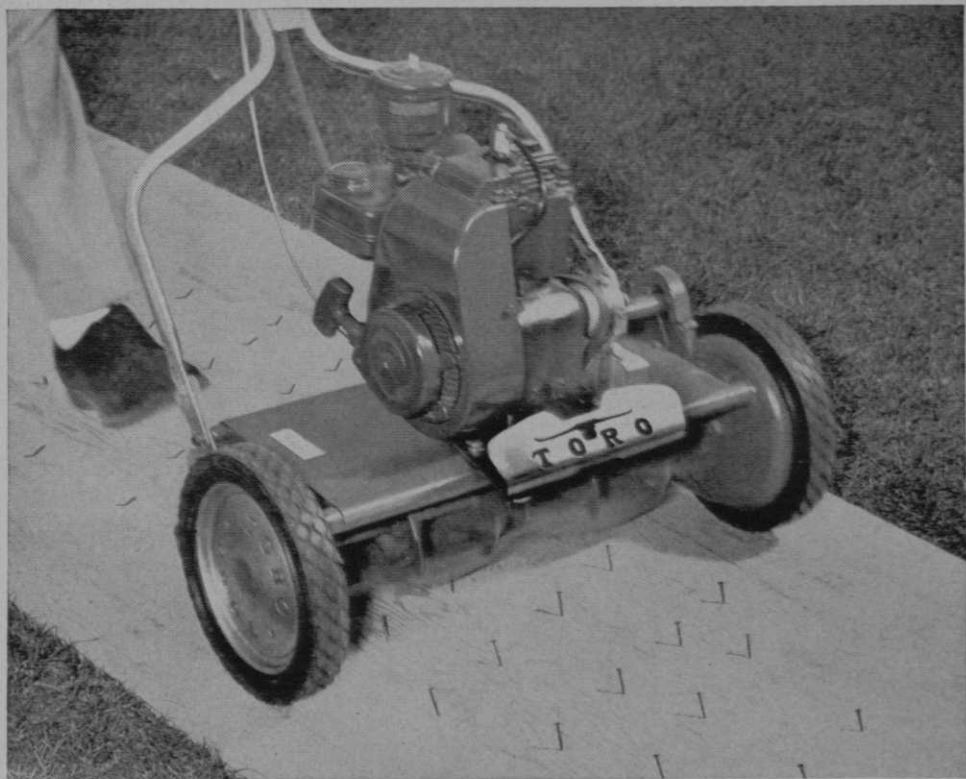

Toro mows down a "lawn" of nails

Flexing its mowing muscles on a "lawn" of six-penny nails, this Toro *Sportlawn 21* displayed a reserve of strength that puts less hardy power mowers to shame. The super-tough blades and bed knife stayed in perfect alignment. Their heat-treated tool steel kept its sharp cutting edge. Every bolt held solid and secure.

Putting mowers through such paces is only part of the day's work for Toro Research & Development men. They grow and study hundreds of test plots of different grasses and weeds. They create and design new power mowers, and improve current Toro models. They solve special turf maintenance problems for turf superintendents from coast to coast*.

Their object is simple: to learn more about grasses and the machines that cut

them than any other power mower manufacturer in the business.

You know how successful these research men have been when you operate any piece of Toro equipment. You *feel* the difference in handling ease. You *see* the difference in the finished job. And you *pocket* the difference in lower operating costs. You can bet on it!

TORO MANUFACTURING CORPORATION
MINNEAPOLIS 6, MINNESOTA

*The only Research Center of its kind in the power mower industry is ready to help you with turf maintenance problems. Just write your Toro distributor. No charge or obligation, of course.