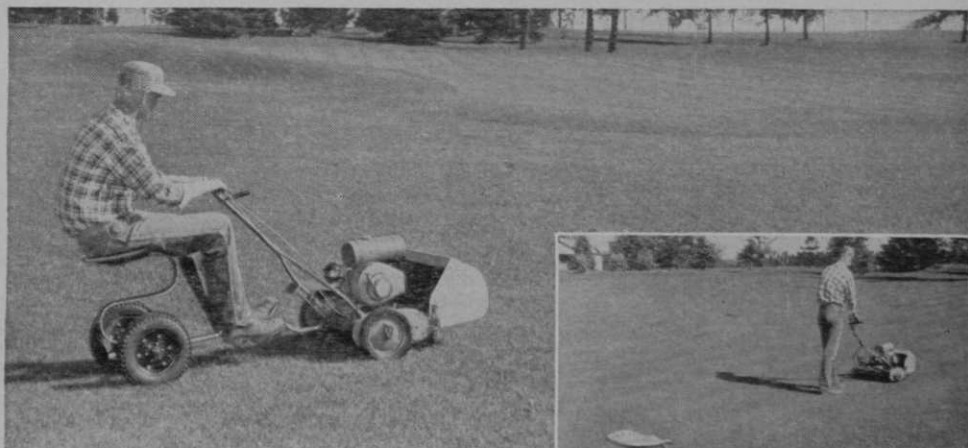

Your easiest "approach" to greens mowing

Now with riding sulky, you travel faster from green to green behind Jacobsen Greens Mower.

Transport wheels and sulky can be attached or detached in seconds, without tools.

Jacobsen GREENS MOWER

22" cutting width

- You'll set a new time-par for your course as you ride from green to green behind this powerful Jacobsen Greens Mower. What's more... this riding feature will free one or more trucks for other purposes. High cutting-frequency, perfect balance and precision-built 9-blade reel assure smoothest greens possible... and in record time. See your Jacobsen dealer or write Department B-2-5.