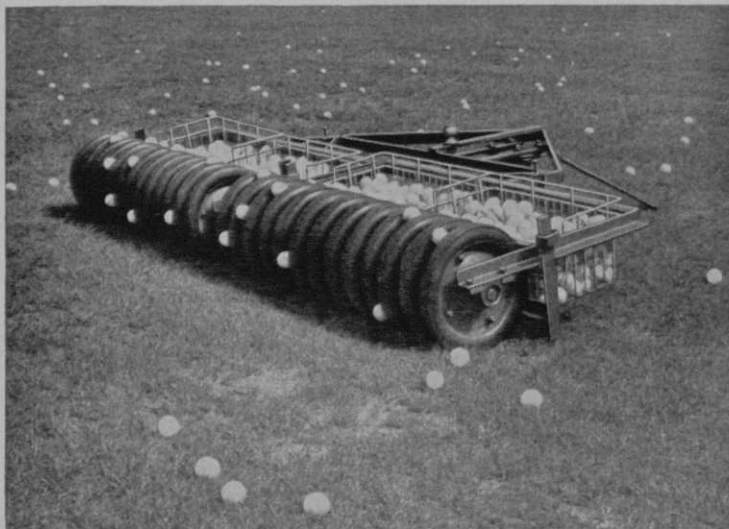

NEW! LOCKIE JUNIOR BALL PICKER

for

**COUNTRY
CLUBS and
GOLF COURSES**
Where practice
tees are in use.
**GOLF DRIVING
RANGES**

Identical in design and features to the Lockie 3 section Ball Retriever. Free-wheeling—will not mar or otherwise damage balls—Easy on turf—Contour Flexibility—Durable heavy steel frame—Galvanized steel wire hoppers. Measures 7 feet overall.

WITTEK GOLF RANGE SUPPLY CO.
5128 W. NORTH AVE., CHICAGO 39
JUNIOR—2 SECTION PICKER $295.00
SENIOR—3 SECTION PICKER $445.00

PRICE F.O.B. BETTENDORF, IOWA