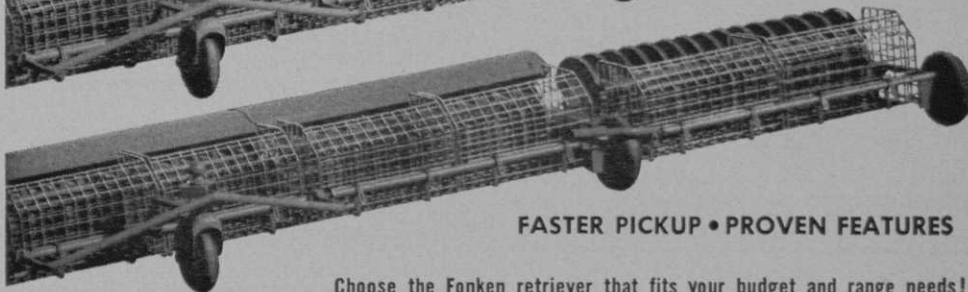

UNITED STATES RUBBER COMPANY

NOW

improved "Pick-Upper" GOLF BALL RETRIEVERS to choose from...

1. STANDARD 9 FT. model —

2. "SUPER-TRIEVER"
15 FT. model!

FASTER PICKUP • PROVEN FEATURES

Choose the Fonken retriever that fits your budget and range needs! The popular standard model is giving outstanding service on driving ranges all over the country. "Super-triever" model provides $\frac{2}{3}$ more pickup speed and "sweep" with its added 3 ft. sections. Either way, a Fonken retriever means more profits for you!

GOOD NEWS FOR "PICKER-UPPER" OWNERS! The new "Super-triever" Kit increases your Fonken standard model to 15 ft. pickup span. No modifications — quick-attaching!

QUICK-ATTACH FONKEN "SUPER-TRIEVER" KIT!

The "Super-triever" kit enables you to convert your standard Fonken Picker-Upper to the wider "Super-triever" 15 ft. span in a matter of minutes. Photo shows how the 3 ft. end sections are simply saddled over existing tubular frame to be secured with a lock-pin. That's all there is to it!