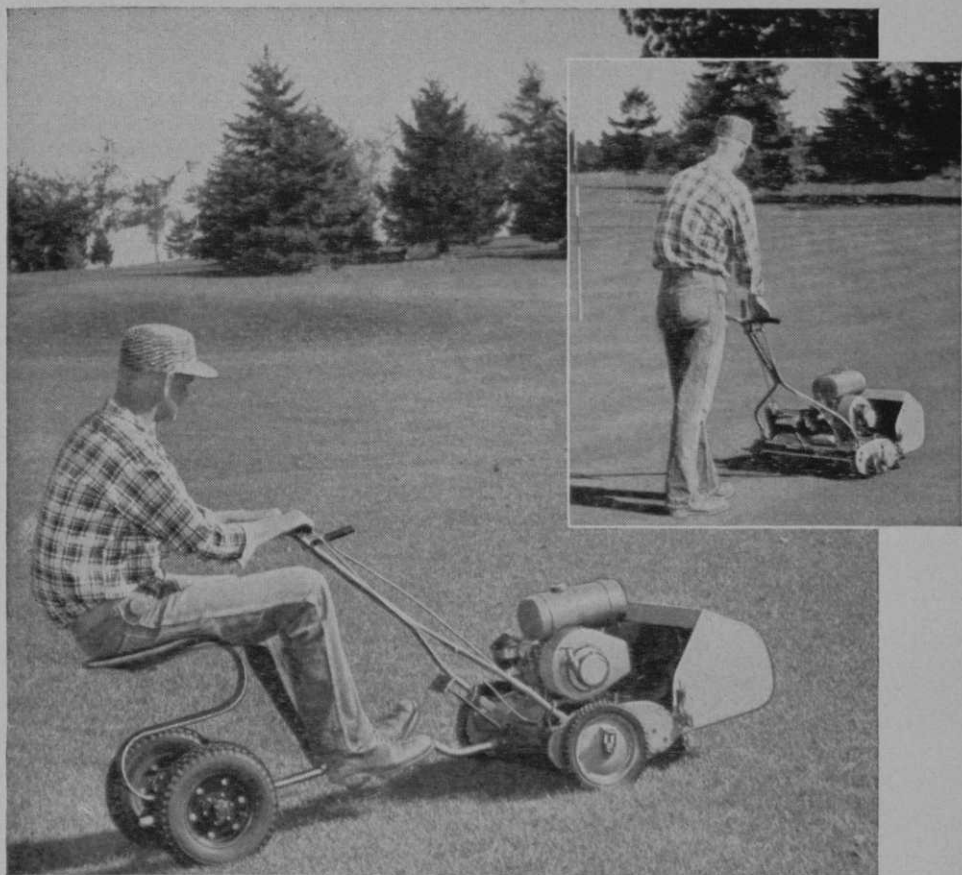

on the greens

Jacobsen

GREENS MOWER
22" cutting width

The Jacobsen Power Greens Mower is the finest grass-cutting machine ever designed for cutting greens. High cutting frequency, perfect balance and precision-built 9-blade reel assure the smoothest greens possible... and in record time. Husky, 2¼-hp "Hi-Torq" Jacobsen engine provides ample power for the toughest cutting conditions. "Quick-on, quick-off" transport wheels and riding sulky let you ride from green to green... faster.

JACOBSEN MANUFACTURING COMPANY

Dept. B-4-5 • Racine, Wisconsin