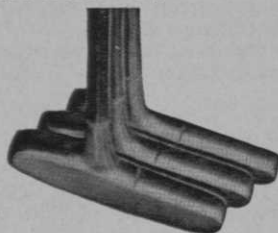

## BEN RICHTER'S "DROPEM" BLADE PUTTERS

Brand New Center Shafted Putters — Brought Up-to-date — 3 Attractive Models

No. 1 SHORT TOE, LONG HEEL      No. 2 MEDIUM TOE, MEDIUM HEEL      No. 3 LONG TOE, SHORT HEEL