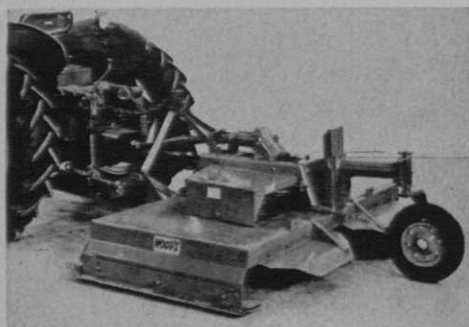

the Harvester 200, 300 and 400, International 300 tractors, using Fast-Hitch with adapter, on the Oliver 55, John Deere 40, Minneapolis BF, Ford-Ferguson and similar tractors.

The Model M80 is equipped with new side skids. They are adjustable in height,

formed so that they will not scalp while turning and made so they eliminate scalping during mowing.

The Wood Brothers Mfg. Co. makes 11 other models of rotary mower-shredders in swaths from 42 in. to 114 in.

A new catalogue containing complete information on the M80 and other models is available.

MACGREGOR HAS NEW "MT" BALL FOR WOMEN

MacGregor is introducing a completely new golf ball, the Ladies "MT". This is a ball carefully constructed and with compression to meet the needs of the fast-rising number of women players, says R. D. Rickey, MacGregor Sales Mgr.

The ball is made on electronic winding machines and features MacGregor's exclusive "V-Thread Winding". Three are packed in a smart all-black MT tube. The tube features a slip-on lid after it has been zipped open. This allows the remaining balls to be kept in the handy tube container, thereby reducing scuff marks and abrasions. The Ladies' MT golf ball retails for $1.10, $3.25 per tube, and is pro-only.

PAR-THATCHER* REEL SAVES ON EQUIPMENT EXPENSE

For easy, low cost thatch removal on bent greens Bermuda tees and on aprons for re-seeding. Designed by M. M. Parsons, leading Golf Course Superintendent. Install a Par-Thatcher Reel in an idle greensmower — models to fit most Toro and Jacobsen greensmowers. Ask your local golf course equipment dealer for a demonstration, or write.—Now ready! Fairway model to fit Worthington gang mowers.

*Patent Applied For