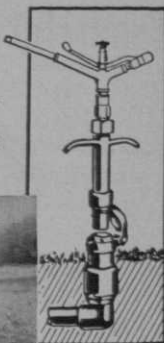

## RAIN BIRD and NELSON...

the "Top Pros" in Sprinkling Equipment!

Rain Bird Sprinklers and Nelson "Quick Coupling" Valves provide unsurpassed watering capacity. Here's rainmaking that suits your course to a "T"; for sprinklers can be adjusted to full, half or quarter circles to prevent soaking of walks or driveways. Ease of maintenance... ease of operation will have you swinging in the rain! Sprinklers and key are inserted

into valve top, and a simple turn of the key has the sprinkler in full operation.

Write for literature on the most complete line of sprinklers and valves.

**NATIONAL RAIN BIRD SALES & ENGINEERING CORP.**