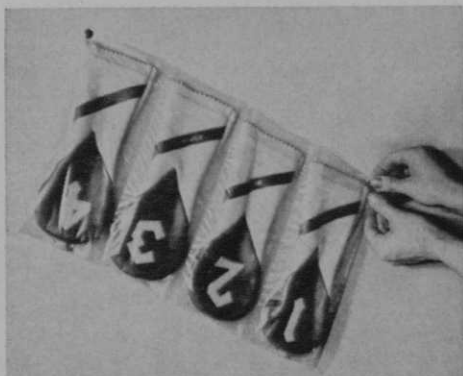

PLASTIC HEAD COVERS' ENVELOPE IMPROVES PRO SHOP DISPLAY

The new plastic compartmented envelope adopted by K. L. Burgett Co. for "Parhood" packaging provides a simple means of displaying the head covers without soiling from dust or handling. The envelope is clear plastic and is divided into four separate sections, one for each head cover.

Tacking the envelope to the wall is one way to use the new Burgett package as a display piece. The Parhood set could also be hung on the front of a display cabinet, Scotch-taped to the top of the cabinet—or, if the top is glass, taped to its underside. Golfers can see the headcovers and even feel their thickness and pliability

through the envelope without getting the Parhoods soiled or discolored.

Also announced by K. L. Burgett Co. is the new 42E Parhoods, deluxe head covers made of unborn calf hide complete with hair. A trim of fringed leather is stitched into the seam of these head covers, and they are available in black and white, brown and white—or any other color that a cow comes in!