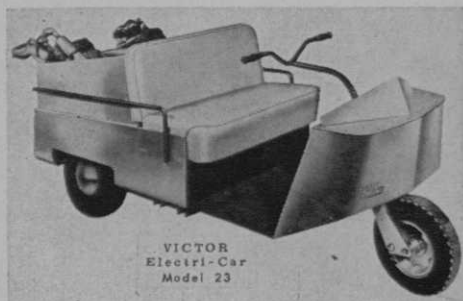

Monroe Folding BANQUET TABLES

Direct Prices and
Discounts to
Golf Clubs,
Lodges,
Parks,

Hotels,
Churches and
All Organizations

Manufactured By

THE Monroe COMPANY

12 CHURCH STREET COLFAX, IOWA

WRITE FOR
CATALOG

DBA LIQUID-LUSTRE GOLF BALL WASH WITH RUST PREVENTATIVE ADDED

Insure satisfied golfers by using DBA Liquid-Lustre in your ball washers.

- Costs as little as 2¢ per washer per week
- Safe for washers . . . will not cause rusting
- No unpleasant odor — EVER!

ORDER YOUR SUPPLY TODAY!

Per single gallon $4.50
5 gallons, per gallon 4.25

Order from your dealer or direct
from DBA and give dealers name.

PRODUCTS CO., INC.

Deerfield, Illinois

GOLF "TEASE" SHOW GOOD SALES FORM

"Golf Tease", plastic tees, modeled on the classic lines of a headless Venus, now are being marketed nationally by Wm. H. Hoganson Co., 40 Los Robles ave., Pasadena 1, Calif.

The novelty tees have got a lot of laughs at clubs where fellows have had them and have quickly sold out of pro shop stock.

TEN MAJOR IMPROVEMENTS IN 1955 ELECTRI-CAR

An all new Electri-Car incorporating ten major design changes is being manufactured by the Victor Adding Machine Co., Chicago.

Important developments on this 1955 model include a self-tracking castor-action steering mechanism, double coil spring seats for greater riding comfort, pedal acceleration, pedal foot and parking brakes, plus an all-aluminum body over a welded steel chassis.

Through 1954 after the introduction of the first Electri-Car, golf course personnel were queried on what they expected of golf car performance. Their comments were considered a basis of operation when

Victor engineers began designing the 1955 model.