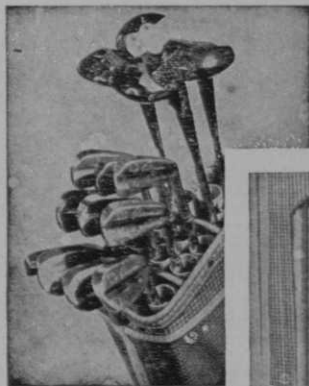

PROFIT

Plus Satisfaction

..an unbeatable combination

PRO-TEX

GOLF CLUB PROTECTORS

assure you of both.

Your members will be asking for the hard, featherweight tube with high gloss FECO-PLAST Impregnation. The liberal Pro's discount on this fast selling, moderately priced item has proven a welcome source of extra profit in Pro shops from coast to coast.

WE PAY EXPRESS CHARGES IN U. S.

and furnish attractive display stand.

WRITE FOR PRICES

FECO SALES COMPANY

37 Culley St., Fitchburg, Mass.