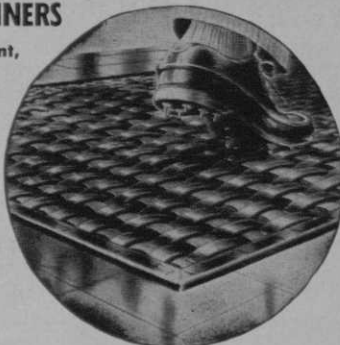

## PNEU-MAT-RUNNERS

Are Spike-resistant,  
Tough and Durable

Protect Clubhouse  
Floors from Spikes

Provide Soft Rug-like  
Cushion Under Foot

Are Reversible for  
Added Wear

STANDARD  
WIDTHS!  
20"-24"-30"  
36"-42"-48"