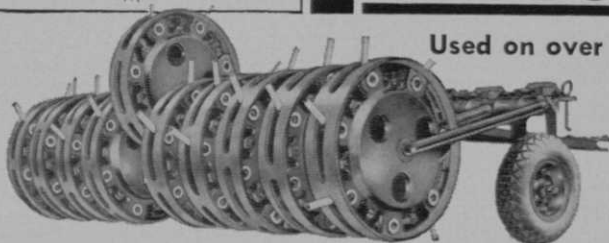

TRACTORAIRE

Used on over 700 Country Clubs

Perfect Coring—Follows any contour—No Surface Disturbance.

**SOILAIRE
INDUSTRIES**
Minneapolis 3, Minnesota