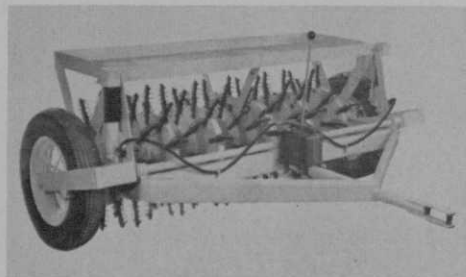

Wire or write for price list. Dealer inquiries invited.

H. D. CAMPBELL CO.

ROCHELLE ILLINOIS

HEAVY-DUTY GRASSLAN AERIFIER IS NEW

The new Grasslan tractor-drawn Aerifier is a heavy-duty model that gives gang-width coverage with a single unit. This Aerifier is made for large areas, operated on a limited budget. It is suitable for use on fairways, parks, athletic fields, school or industrial lawns. The Grasslan cultivates a continuous 6 ft. swath. Two hydraulic cylinders provide synchronized lowering and raising of the wide cultivating reel. It may be equipped with 1 in. or 3/4 in. diameter spoons. It is easy to transport; rides on