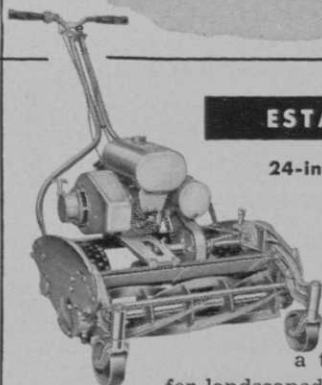

LAWN KING

26-inch
cutting width

Rugged, well balanced, powerful, the Lawn King smoothly cuts open lawn stretches in short order. Available with riding sulky.

ESTATE 24

24-inch cutting width

Widely used as a tee mower and for landscaped areas. Wheels behind reel permit exceptionally close trimming. Riding sulky available.