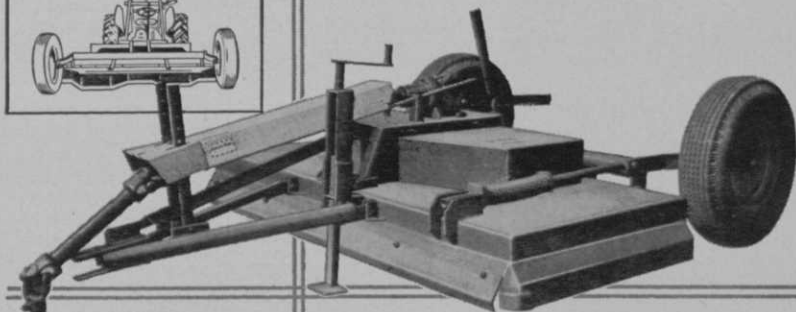

LEAF MULCHING ATTACHMENT

*For lawns... Heavy growth
and leaf mulching*

WOOD'S
Multi-Purpose
ROTARY CUTTERS

*Do the job faster, at far less
cost than sickle bar or
reel type mowers*

Wood's Rotary Cutters and Mowers cut brush as thick as your wrist or mow fine grass down to an inch high. Wood's makes these superior cutting machines in either hydraulic lift or drawbar pull-type models—nine in all from 42" to 114" cutting swaths adjustable from ground to 14" high. The thickest weed growth is completely shredded and evenly distributed so new growth cannot be smothered. The operator of a Wood's Rotary Cutter can work in close to trees, fence rows and buildings. Equipped with V-Belt drive, 3/16" boiler plate blade protectors, 15" dropcenter wheels or 8-inch with non-pneumatic tires. All moving parts safely enclosed. Leaf mulcher attachment available for "dust-fine" mulching of leaves. Blades are overlapped for cleaner cutting.