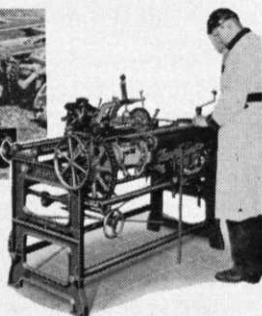

Peerless 600
Mower Sharpener

Simplex 100
Portable Lapping
Machine

FOR RECONDITIONING

Simplex 100 Portable Lapping Machine. Keeps mowers in sharp cutting condition between grinding jobs. A basic maintenance machine. Compact, portable reversible power unit capable of lapping-in any real type mower quickly, easily . . . right on the grass!