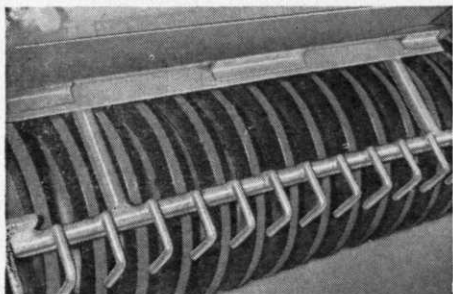

ing and injury-free ball pick-up. Fast, mechanical retrieving with the Fonken Picker-Upper — even under rugged service conditions — is the right step towards increased range profits! Improved pick-up discs assure golf ball pick-up without injury — lift-out wire basket-type containers allow for easy unloading and are ideal racks for hosing and washing golf balls. Rugged all steel welded construction and only once-a-year lubrication of bearings provide stand-out performance and maintenance-free operation.