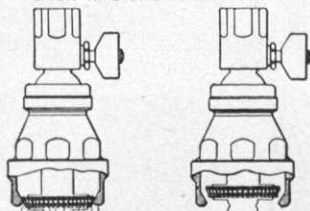

DISC DOWN SHOWER ON
DISC UP SHOWER OFF
OFF position opens large, free waterway permitting Automatic Self-Cleaning

SLOAN VALVE COMPANY

4328 WEST LAKE STREET
CHICAGO 24, ILLINOIS

THE SLOAN

Act-O-Matic

SHOWER HEAD

The SLOAN Act-O-Matic SHOWER HEAD is a product of Sloan Valve Company, whose flush valves are in world-wide use — in buildings of every type and on ships at sea. More Sloan Flush Valves are sold than all other makes combined.