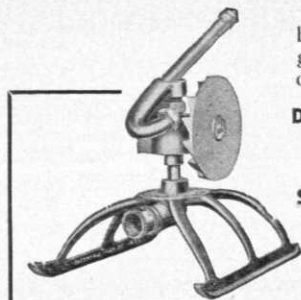

The Con-Voy rolls when folded, and stores in an upright position, occupying less than a square foot of space.

It is made of light, tough tubular airplane aluminum, has a 24-position handle with rubber grip formed to fit the hand.

SOIL AIRE TRACTORAIRE

Used on over 700 Country Clubs

Perfect Coring—Follows any contour—No Surface Disturbance.

**SOIL AIRE
INDUSTRIES**

Minneapolis 3, Minnesota

Wonderful for New Seeding . . . Doesn't Puddle or Pack

Just a single line of water, rotating, so all the water soaks in before the line passes over again. Up to a 90-foot diameter with good pressure; down to as little as a 15-foot diameter with a turn of the faucet.