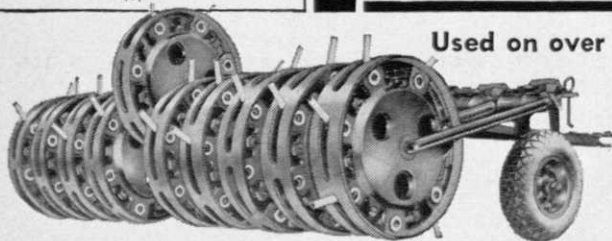

FOR BETTER SCORES follow through with *Scott's*®

Over the years, Scott's record for producing outstanding turf parallels the popular growth of golf. Today, players on over a fourth of the nation's courses enjoy Scott's turf perfection. Plan now to improve your greens and fairways with Scott's TURF PRODUCTS. The results are certain to win enthusiastic player acclaim. Write for recommendations of our turf specialists and estimates on your program.

O M Scott & SONS CO, Marysville, Ohio
also Palo Alto, California

Scott's ARE FAMOUS FOR CHAMPIONSHIP TURF

Jimmy Demaret golf shirt with Flex-rib insert around shoulder line to allow complete freedom of action now appearing in pro shops and selling well. Good looking shirt at moderate price, and well made of cotton interlock.

SPALDING SIGNS LITTLER

Gene Alec Littler, 1953 National Amateur champion who turned pro after winning San Diego Open with 274 (14 under par) has signed as a member of the A. G.

Spalding & Bros. golf advisory staff.

At Littler's left is George Dawson, Spalding VP who was a talented young golfer himself.

Littler was born July 21, 1930. He graduated from La Jolla high school and from San Diego State college went into the Navy from which he recently was discharged. He won the California medal play amateur championship when he was 19. Last year in addition to winning the National Amateur he won the California State Open and State Amateur championships.

He's married and lives at San Diego when he's not touring the tournament circuit. His home club is Thunderbird at Palm Springs, Calif.

TWO NEW CON-VOY BAG MASTER CARTS