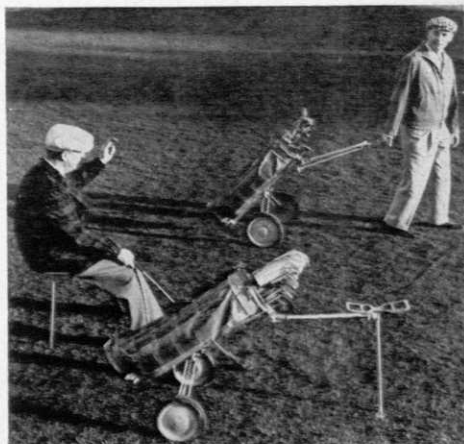

CART SEAT IS NEW CART DEVICE

The Cart Seat is a new device with a handle permitting the user to relax the arm pulling the cart, and which gives control when the cart starts tipping on paths or sloping fairways.

With a click, in two seconds the user has a comfortable seat. Another click, and the