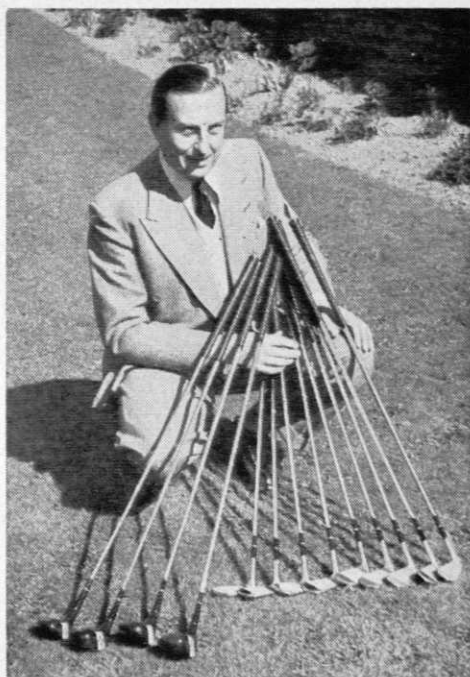

SHOWS GRIP APPLICATION METHOD

Cliff Spencer (L) of Fawick Flexi-Grip Co. demonstrates application of Golf Pride grip at PGA convention, with PGA pres. Horton Smith and Golf Pride's Vic East getting a close-up. Spencer conducted the demonstrations daily at Dunedin during PGA Seniors' week.

MODEL "U" AERIFIER

This new Model "U" Aerifier in full production by West Point Products Corp. is priced to fit limited budgets, but includes all the essentials for effective aerifying. "Cultivating action" is the same as with the standard models. The tractor-drawn Utility Aerifier is extra wide for rapid coverage, even though only one unit is used. Hydraulic control makes easy lowering and raising of the spoon assembly. Quick lift of spoons and semi-pneumatic rubber-tired wheels allow for easy transport.