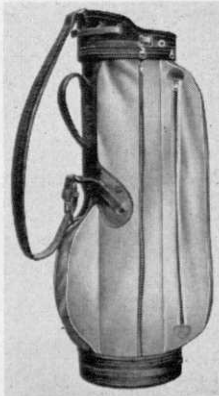

MAC GREGOR'S NEW "CANVALON" BAG

MacGregor's new pear-shaped "Canvalon" golf bag, made of a new exclusive fabric, rich in long lasting beauty, non-fading and washable. Model shown is of step-down design with large glove and ball pockets. Detachable hood, individual club dividers for wedge and putter. Available in three colors — Black, Blue and Grey with red or green leather trim. Details from MacGregor Golf Co., Cincinnati 32, O.

GOLF PRIDE GRIP GETS MORE AD PUSH

Advertising and promotion of Golf Pride grips for golf clubs will be considerably expanded this season, according to William Junker, sales mgr. of Fawick Flexi-Grip Co., Akron, Ohio. The grips are made of