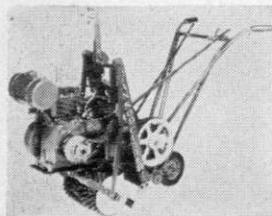

S-C PRODUCTS, INC., 395 ST. RONAN STREET, NEW HAVEN 11, CONN.

15
Labels
and
Covers
only \$1.00

PATENT PENDING

Ryan POWER SOD CUTTER

QUALITY BUILT

for

GOLF COURSE CARE

The Ryan Power Sod - Cutter will cut sod on fairway, green or nursery quicker and neater than ever thought possible! Ryan's "Coulter" model, specially designed for creeping type grasses, cuts sod with perfect edges in all types of turf. Uniform