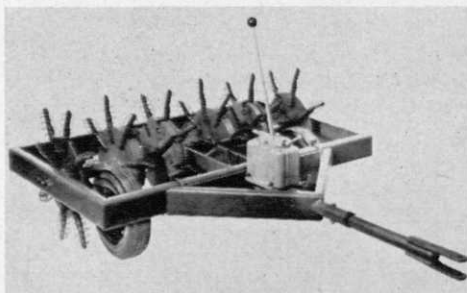

MODEL "U" AERIFIER

This new Model "U" Aerifier in full production by West Point Products Corp. is priced to fit limited budgets, but includes all the essentials for effective aerifying. "Cultivating action" is the same as with the standard models. The tractor-drawn Utility Aerifier is extra wide for rapid coverage, even though only one unit is used. Hydraulic control makes easy lowering and raising of the spoon assembly. Quick lift of spoons and semi-pneumatic rubber-tired wheels allow for easy transport.