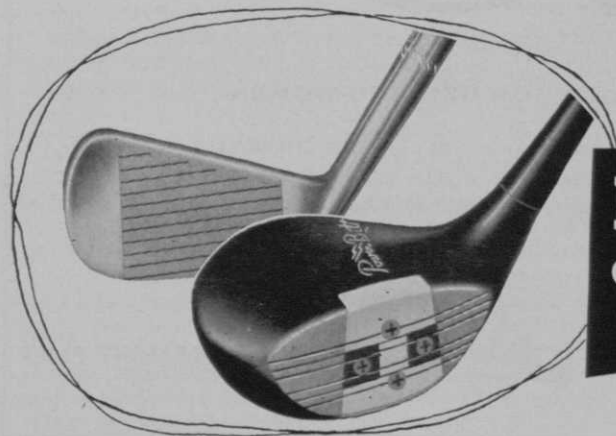

2

Choice, air-seasoned, genuine persimmon wood heads.

3

Power-Bilts feature the new "Rib-Lock" grip designed expressly for them.

4

Power-Bilts have new Rocket Shafts on both woods and irons.

5

Wedge-Wing Sole Plate on Woods — locks the sole plate firmly in place . . . adds sturdiness and durability.

Power-Bilt
GOLF CLUBS
made to feel right

Sold only by Golf Professionals

Our thanks to all of you

— for your understanding and patience during the period when we were transferring our operations to the modern plant devoted exclusively to the production of Wm. Joyce Golf Shoes. Because of your helpful cooperation we are now ready to serve you with prompt deliveries of Wm. Joyce "Light as a Feather" golf shoes from our Pasadena and Chicago warehouses. Again, our sincere thanks.