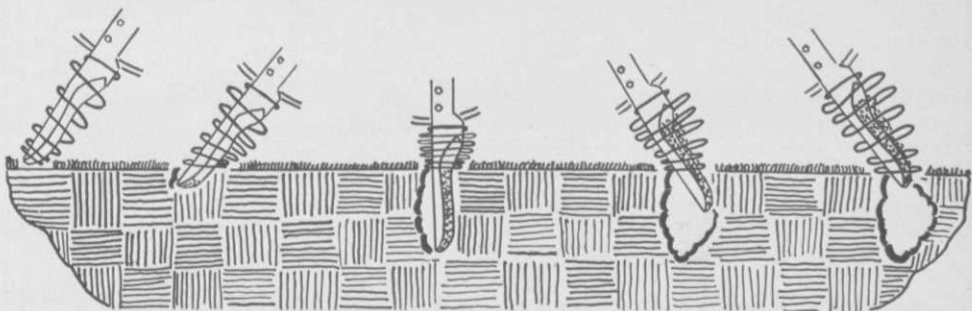

WESTPORT, CONNECTICUT

The Combination that Counts!

the surface

the soil

VERTI-CUT*

AERIFIER*

The Verti-cut is a new machine, but an important one. There is a need for the Verti-cut on every grass putting green. Superintendents will recognize that the Verti-cut reduces the disease problem. It removes the excess surface material that harbors disease organisms. Golfers will appreciate the improved surface created by Verti-cutting. The Verti-cut eliminates graininess and provides the perfect putting surface demanded by the golfers.

Taking care of the surface is only part of the job. Soil is the foundation for the turf. A well-developed root system is necessary to support healthy top growth. Use the Aerifier frequently to renew soil structure. The Aerifier's patented "cultivating action" provides ideal conditions for vigorous root growth. Loose-walled openings carry water, fertilizer and air into the soil. "Cultivating action" loosens soil in the rootbed. New roots are able to penetrate the loosened soil and develop fully.

The Aerifier and the Verti-cut are an essential combination of tools to maintain turfgrass in the soil and on the surface.

West Point Products Corporation

West Point, Pa.

*Reg. U. S. Pat. Off.

Pat. No. 2,580,236