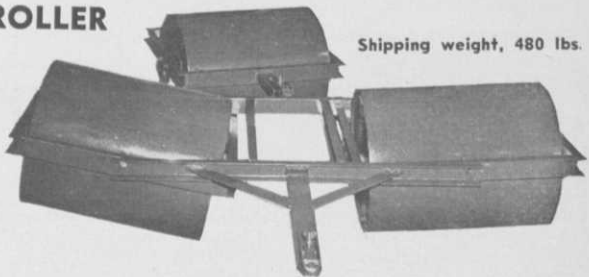

Shipping weight, 480 lbs.