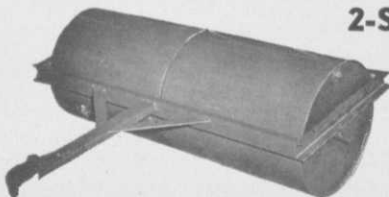

2-SECTION ROLLER

A compact easily stored five foot water ballast roller of simple rugged construction. Welded and tested 12 gauge steel rolls with rounded edges.

Grease fitting equipped, replaceable hardwood bearings. Welded steel frame complete with ball type hitch and mud scrapers. Filled weight 1200 lbs. Painted rust resistant green. Shipping weight 325 lbs.

WRITE FOR NEAREST DEALER'S NAME OR WRITE US DIRECT IMMEDIATE SHIPMENT

BERRIEN TOOL & DIE Inc. Eau Claire, Michigan
DIVISION OF SOUTH BEND SCREW PRODUCTS, INC., SOUTH BEND, IND.