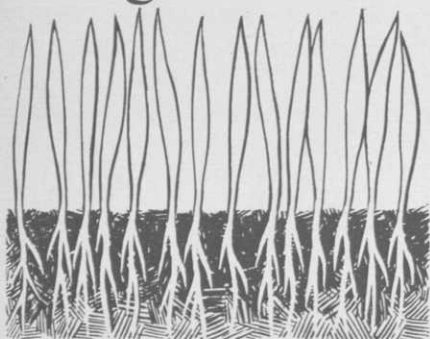

separate application. Dieldrin granules are easy to apply . . . and they get down to the roots where the pests are.

25% - 50% Dieldrin Wettable Powder: For use in high volume sprayers where large quantities of water are used. Ideal for application to large areas.

Atlanta • Houston • Los Angeles • New York • San Francisco • St. Louis • Jackson, Miss • Portland, Oregon

A Beautiful Turf Begins Here!

WITH ...

CHLORDANE SOIL PROTECTION

Your turf can only be as beautiful as your soil will permit it to be. A soil infected with harmful lawn insects can seldom produce a healthy, attractive turf. That's why control of lawn insects with Chlordane is so important. Chlordane controls ants, chiggers, white grubs, earwigs, chinch bugs, mole crickets, Japanese beetle larvae and sod webworms or lawn moths. Talk with your supplier *today* about positive soil protection with Chlordane.