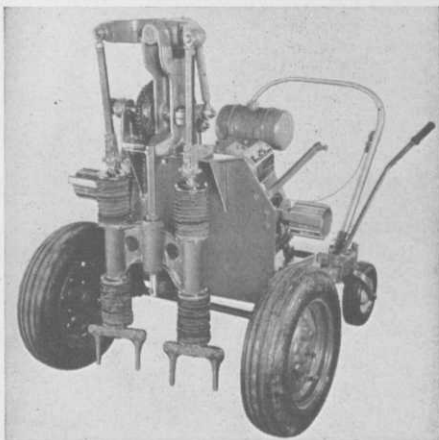

For **FAST, CLEAN-PLUG AERIFYING**
you need the **POWER DRIVEN, VERTICAL TINE ACTION**
OF The **NEW Model 54 FERGUSON**

**GREEN
AERIFYING
MACHINE**

NIGHT CRAWLER

**12 important improvements
with these 10 advantages:**

1. No damage to putting surface. The Night Crawler can be used any time.
2. More holes per square foot.
3. Deeper penetration under all conditions.
4. Fast (18 greens in two days).
5. Clean cutting tines will not transplant crab-grass and Poa Annua.
6. Turns around on green while in operation.
7. No mechanical clutches — cam operated from one lever.
8. Climbs steep banks and approaches.
9. Operates easily — not a man-killer.
10. Straight-in straight-out aerification.

Works turf improvement wonders wherever it is used. Write for the name of the Night Crawler dealer nearest you.

TWO OUTSTANDING ROLLERS FOR TURF MAINTENANCE

3-SECTION ROLLER

An 80 inch roller with full oscillation for all sections. Water ballast 12 gauge welded steel rollers with rounded edges. Sand and dirt resistant alemite equipped hardwood bearings. Filled weight 600 lbs. per section. Frame of heavy welded steel construction complete with ball type hitch and mud scrapers. Painted rust resistant dark green.