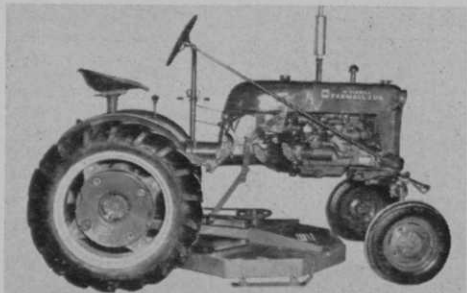

terial that can't be shredded is carried down the slope of the screen and off the end.

The equipment is made by The Kemp Mfg. Co., Box 975, Erie, Pa.

**WOOD BROS. HAVE TWO
NEW ROTARY MOWERS**

Wood Brothers Mfg. Co., Oregon, Ill. are producing two new models of rotary mowers; the model 42C for International Cub tractors and the 42A for use with International's Super A tractor.

used on large Wood mowers. These new models are especially suitable for golf course rough work. A leaf mulching attachment is available as extra equipment.

The new Wood rotary mowers are ap-

Dot says:

"Golf is really fun
when you have a
Lightweight **BALANCED**
GOLF BAG."