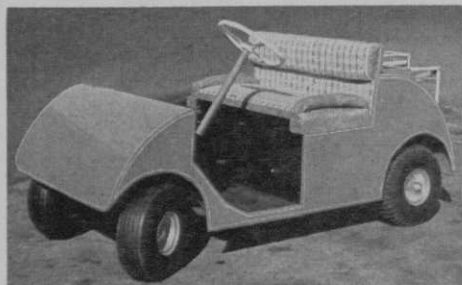

FAIRWAY KING NEW 4-WHEELER