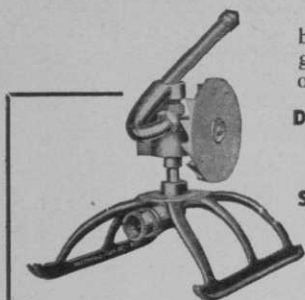

Balanced Topographical Design

Member:

American Society of Golf Course Architects
Telephone: AUSTIN 7-3371

621 N. Central Ave., Chicago 44, Ill.

Wonderful for New Seeding . . . Doesn't Puddle or Pack

Just a single line of water, rotating, so all the water soaks in before the line passes over again. Up to a 90-foot diameter with good pressure; down to as little as a 15-foot diameter with a turn of the faucet.