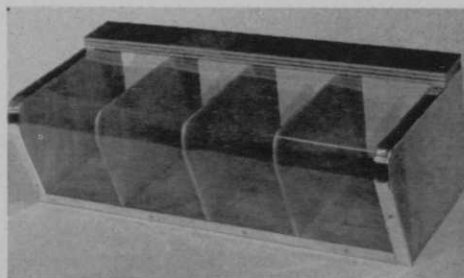

The case is made of birch veneer hardwood throughout with polished aluminum

trim and a transparent cover. It is varnished with an extra pale, satin finish. Four riders prevent marring of furniture.

The case is 23 1/4 in. long, 12 in. wide at the top and 7 in. deep. It will hold eight dozen gloves easily and special curved construction makes it possible to display all gloves fully.