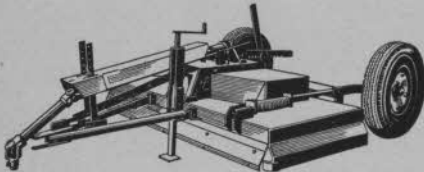

7 models, . . .

one to fit your needs perfectly, both
hydraulic lift and pull types.

WRITE for literature describing mowers
for golf course maintenance.

WOOD BROS. MFG. CO.

Box 148A, Oregon, Illinois

Valparaiso CC, was abandoned during war and restored last year . . . It's an A1 course . . . Bud Werring is pro . . . American Legion 9-hole course at Albany, Ga., being rehabilitated by Hugh Moore . . . Hugh is donating his services to help provide good golf facilities for Albany youngsters.

...Maurie Luxford, widely known for his valuable services in Southern California golf development, has opened offices as public relations and publicity counselor at 4432 Talofa Ave., North Hollywood, Calif. . . . Julius Boros, Peggy Kirk, and Frank and Mrs. Frank Cosgrove (latter being owners of Mid Pines (N. C.) CC, have bought Pine Needles course, at Mid Pines, from St. Joseph-of-the-Pines, Inc. . . . Pine Needles will be operated in conjunction with Mid Pines course and club, across the road.

Jack Smith, past 5½ years pro at Beaumont (Tex.) CC, now pro at Amarillo (Tex.) CC . . . Second annual Southern Calif. PGA clinic draws large crowd of golfer patients to Walter Keller's Sunset Fields Fairway range in L. A.

Hogan finished with birdies in winning at Carnoustie, Oakmont and Augusta National this year, a birdie in winning at Oak-

PMAS