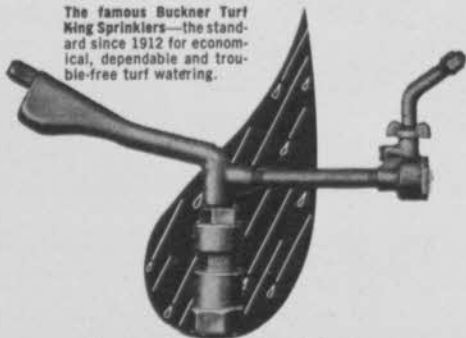

ROYER FOUNDRY & MACHINE CO.
171 PRINGLE ST., KINGSTON, PA.

Norman Kramer, Supt., Silver Lake CC (Chicago dist.) been getting up at 5 a.m. and finishing at 10 p.m. with maintenance and construction work on 36 holes this past summer . . . Midwest supts.' Bull Sheet says Norm will be surprised at how much his little daughter has grown when he sees her this fall . . . That's life in summer for a course supt.

Western Turfletter of USGA Green Section Western office, P.O. Box 241, Davis, Calif., reports that more than 73 west coast clubs have signed for Green Section direct consultation service . . . Mailing of Turfletter to be restricted to active participants in western USGA Green Section program.

Report of George Hjelte, gen. mgr., Los Angeles City Recreation and Park Dept., to City Council's Recreation and Park committee is well worth study by other councils and park boards that are studying need of additional golf facilities.

Ray Parker, mgr., Concord Hotel, Kiamesha Lake, N. Y., was host to American Ryder Cup team, at dinner Sept. 22 . . . Team and guests were transported from New York to Kiamesha Lake and return by Parker . . . One of best golf promotion jobs in smaller towns was Hole-in-One con-

The famous Buckner Turf Wing Sprinklers—the standard since 1912 for economical, dependable and trouble-free turf watering.