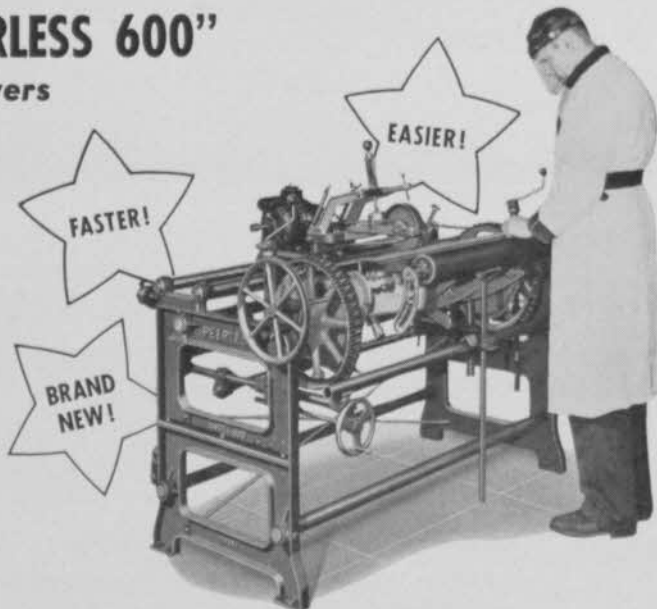

Ray Grinnell, pro at Kinderton CC,

The New "PEERLESS 600"

GRINDS Your Mowers

EXTRA Sharp

Designed for heavy-duty mowers — but sharpens all mowers with speed and precision.

No disassembling! . . . Engine, wheels, and handle all remain in place on the mower while sharpening. Heaviest mowers easily positioned. PEERLESS adjusts instantly for exclusive "Hook" or straight line grinding . . . By far the most accurate mower sharpener ever built. Write today for full information.