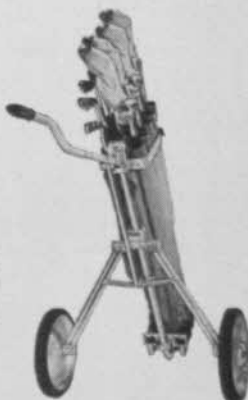

KADDIE KART PRODUCTS

Patented - Registered U.S. Pat. Off.

Kaddie Kart

REGISTERED - U. S. PAT. OFF.

RENTAL TYPE

Buy
Direct
From
Factory
—
No
Middle
Man
—
Delivery
Now

The strongest, most serviceable cart made. Interchangeable parts, low upkeep. Balances any weight bag without adjustment. Self centering lower bracket. Protects bags from damage. Strongest steel construction. Large 14-inch wheels, ball bearings factory packed with grease for years of service. Two axle widths. Demountable axles, frames, handles, brackets. Immediate delivery. Write for information.

We will sell or lease or finance
your entire fleet.

Ko-lap-si Kart

REGISTERED - U. S. PAT. OFF.

FOUR NEW
1953 Models
All Automatic

List Prices

- T14 Regular Brackets — "A" 14 in. Wire Spoke Wheels ...\$33.95
- T14PO Pipe Organ Type — "B" 14 in. Wire Spoke Wheels 33.95
- T11 Regular Brackets — "C" 11 in. Disc Wheels 29.95
- T11PO Pipe Organ Type — "D" 11 in. Disc Wheels 29.95

Regular Pro and Club Discounts.
Send For Catalogs.

Completely Automatic

Drop The Handle — It Folds

Lift Handle — It Opens

All steel, automatic ball bearing. The handle does the work. Long handle, no adjustment necessary. Universal balance. Stands erect either closed or open. Flexible body torsion and retractable wheels. No wing nuts, no sliding arms, no push buttons, ratchets or complicated mechanism.