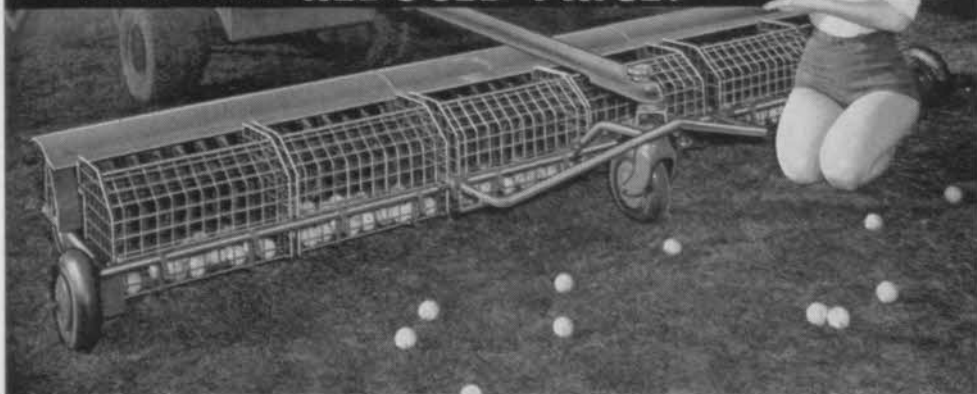

FONKEN IMPROVED "PICKER-UPPER"...

FEATURE-PACKED for '53

AT A NEW REDUCED PRICE!

FONKEN "Picker-Upper" GOLF BALL RETRIEVER

FIRST CHOICE OF RANGE OPERATORS FOR OUTSTANDING SERVICE!

All the popular features and quality engineering that have won the praise of range operators year after year are combined with improved production methods to make the 1953 Picker-Upper better than ever at a new, *lower price!* Make this *the* season to have the easier-to-buy Picker-Upper on *your*