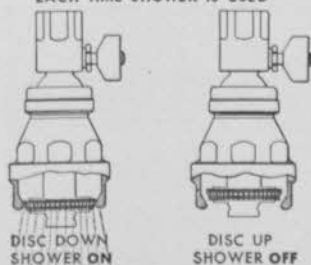

Here is the
Shower Head that's
**AUTOMATICALLY
SELF-CLEANING**
each time it's used
NO CLOGGING • NO DRIPPING

There is no shower head like the new SLOAN Act-O-Matic. The exclusive feature which sets it apart from all others is its automatic self-cleaning action. The unique spray disc moves downward into shower position when the water is turned ON. A cone-within-a-cone spray of maximum efficiency is delivered. When the water is turned OFF the disc is moved upward, draining the head instantly.

Because the water is completely removed, the Act-O-Matic SHOWER HEAD does not clog or lime up, and therefore it will not deliver irregular or distorted spray patterns. The Act-O-Matic is also economical in use. It saves water, fuel and maintenance service. (Institutional models available.)

SLOAN VALVE COMPANY

4328 WEST LAKE STREET

CHICAGO 24, ILLINOIS

THE Act-O-Matic Disc MOVES EACH TIME SHOWER IS USED

OFF position opens large, free waterway permitting Automatic Self-Cleaning

THE SLOAN

Act-O-Matic

SHOWER HEAD

The SLOAN Act-O-Matic SHOWER HEAD is a product of Sloan Valve Company, whose flush valves are in world-wide use — in buildings of every type and on ships at sea. More Sloan Flush Valves are sold than all other makes combined.