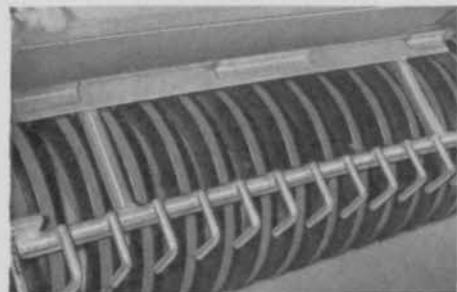

range for reliable, positive golf ball retrieving and injury-free ball pick-up. Fast, mechanical retrieving with the Fonken Picker-Upper—even under rugged service conditions—is the right step towards increased range profits! Improved pick-up discs assure golf ball pick-up without injury—lift-out wire basket-type containers allow for easy unloading and are ideal racks for hosing and washing golf balls. Rugged all steel welded construction and only once-a-year lubrication of bearings provide stand-out performance and maintenance-free operation.

Photograph shows section of seamless molded and bonded rubber covered pick-up discs. Thick rubber covering, rigid construction of discs and separator angles for aligning golf balls assure best possible pick-up under all range conditions.

ORDER DIRECT — Illustrated brochure giving complete details and specifications of the Fonken Picker-Upper golf ball retriever is available on request.

FONKEN MANUFACTURING COMPANY • 433 West Magnolia Avenue • Glendale 4, California