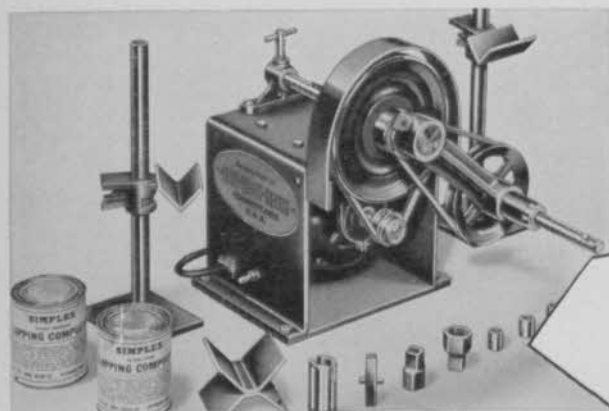

REDUCE SHARPENING COSTS!

with a

SIMPLEX

Portable Lapping Machine

\$69⁵⁰

Complete with 1/3 H.P. Motor and reversing switch

This compact, portable Simplex Lapping Machine will recondition with lapping compound any reel-type hand, power, or gang mower.