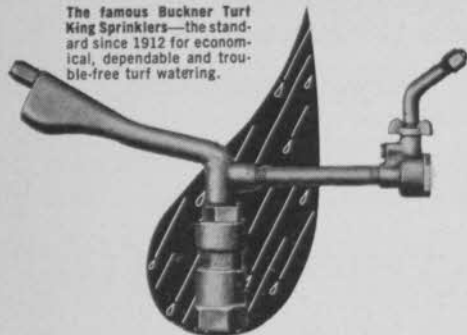

The famous Buckner Turf King Sprinklers—the standard since 1912 for economical, dependable and trouble-free turf watering.

Economical, Trouble-free Golf Course Watering

No golf course watering problem is too tough for Buckner sprinklers. A wide range of performance to choose from. Each item developed to do particular jobs efficiently. Buckner's Perfect Curtain of Water is your assurance of uniform distribution without waste.

Buckner dealers offer a complete service from individual units to permanently installed systems. Write for complete information.

BUCKNER MANUFACTURING COMPANY, INC.
Box 232 • Fresno 8, California

Ruffner who teed up at 4:21 a. m., March 2 . . . Marse Jeff is son of J. D. and Gweth . . . His pappy is fine young Southern gentleman who is asst to Errie Ball at Oak Park (Ill.) CC . . . Merion GC (Philadelphia dist.) looks like steady job for Joe Valentine, supt., who's been there 47 years, and Joe Markey, caddiemaster, who's been there 46 years.

Annual meeting of Northeast Wisconsin Golf Assn. club officials, supts., pros and mgrs., May 11, Oneida G & Riding Club, Green Bay, Wis. . . . 8000 Southern California golfers invited to Bel-Air CC (LA dist.) invitation tournament . . . Event, after qualifying, April 16-19 . . . Indian Valley CC in Philadelphia dist., headed by Robt. L. Krupp, to build new club.

Vince Leskowsky now pro at Salem (O.) GC . . . Jim McGinley gets Rhinelander (Wis.) pro job . . . USGA announces fees for wireless sponsorship of its championships . . . Open, of course, costs most . . . For network radio $15,000, live TV $20,000, delayed TV $10,000 . . . You can buy network radio rights for all 8 USGA events (including 1953 Walker Cup) for $35,000, live TV for $40,000 and delayed TV for $20,000.