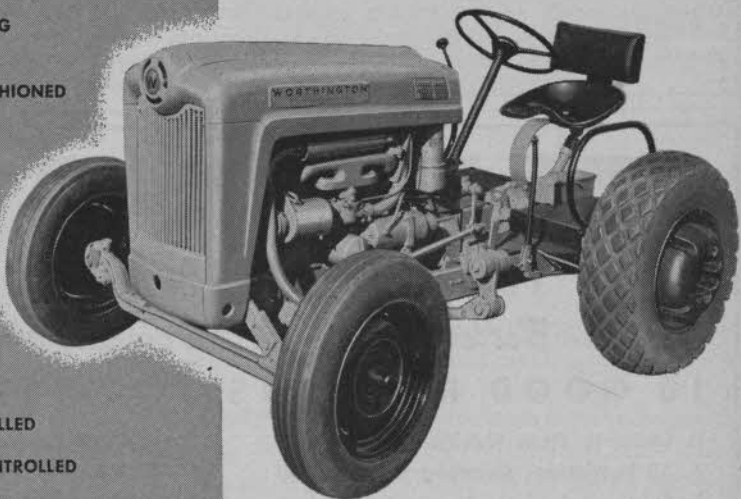

GOLF CLUBS
 USE MORE

MILORGANITE

THAN ANY
 OTHER FERTILIZER

WORTHINGTON

1953 MODEL G TRACTOR

Now 20 Percent More Powerful

Yes, the new Worthington Model G Tractor introduced at the Golf Show features a valve-in-head engine with 20 percent greater horsepower. This means more power, more reserve for steep hillside work, more capacity for hauling the big 7 and 9-gang Worthington Mowers. And, of course, the new Model G has the same features so popular before:

ADJUSTABLE STEERING
COLUMN

HYDRAULICALLY CUSHIONED
AND ADJUSTABLE
OPERATOR'S
SEAT

ADJUSTABLE
DRAWBAR

BIG, LOW-PRESSURE,
SINGLE OR
DUAL REAR
TIRES

POWER TAKE-OFF

GOVERNOR CONTROLLED

HYDRAULICALLY CONTROLLED
SICKLE BAR

This new engine is also installed in the 1953 Worthington front drive Model F Chief Tractor. Your Worthington franchised dealer will be happy to demonstrate either of these tractors.

WORTHINGTON MOWER COMPANY