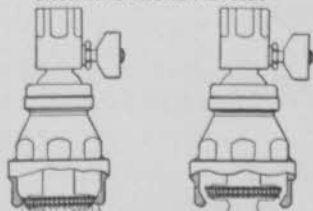

Here is the
Shower Head that's
**AUTOMATICALLY
SELF-CLEANING**
each time it's used
NO CLOGGING • NO DRIPPING

There is no shower head like the new SLOAN Act-O-Matic. The exclusive feature which sets it apart from all others is its *automatic self-cleaning action*. The unique spray disc moves downward into shower position when the water is turned ON. A cone-within-cone spray of maximum efficiency is delivered. When the water is turned OFF the disc is moved upward, draining the head instantly.

Because the water is completely removed, the Act-O-Matic SHOWER HEAD does not clog or lime up, and therefore it will not deliver irregular or distorted spray patterns. The Act-O-Matic is also economical in use. It saves water, fuel and maintenance service. (Institutional models available.)

SLOAN VALVE COMPANY

4328 WEST LAKE STREET
CHICAGO 24, ILLINOIS

THE Act-O-Matic Disc MOVES
EACH TIME SHOWER IS USED

DISC DOWN SHOWER ON
DISC UP SHOWER OFF
OFF position opens large, free waterway
permitting Automatic Self-Cleaning

THE SLOAN

Act-O-Matic

SHOWER HEAD

The SLOAN Act-O-Matic SHOWER HEAD is a product of Sloan Valve Company, whose flush valves are in world-wide use — in buildings of every type and on ships at sea. More Sloan Flush Valves are sold than all other makes combined.