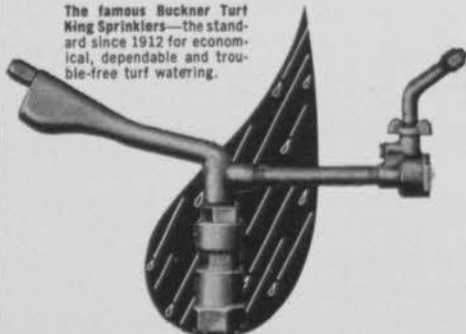

AGRICO
Country Club
FERTILIZER

(Washington D. C. dist.) . . . A. H. Tull is architect . . . Club to have 18 private and 9 public . . . Art Stuhler, one of 6 pro brothers, signed as pro by Mt. Anthony CC, Bennington, Vt. . . National Amateur champion Jack Westland busy in week-end exhibition matches around Washington.

Talk about national medal play championship for amateurs . . . Goose Creek G&CC, 6 miles from Leesburg, Va., opened . . . Swanky place with de luxe developments planned . . . Owner is Jim Jenkins, Jr., a coal mining zillionaire . . . Out O'Bounds GC, near Mahwah, N. J., sold and will be used as industrial sites.

Most pros pleasantly surprised that golf ball price increase drew very little comment from buyers in pro shops . . . Karlton (Gus) Higgins new pro at Norway (Me.) CC . . . Other Maine pro changes include Henry Mercer to Poland Spring and Carl Kalloch's promotion from asst. to Westerville pro job when Bob Taylor switched to N. Y.

Harry Thompson, mgr., Bloomfield Hills CC (Detroit dist.) for 32 years hailed by members at testimonial banquet . . . He retired recently . . . Chuck Chronister now

The famous Buckner Turt King Sprinklers—the standard since 1912 for economical, dependable and trouble-free turf watering.