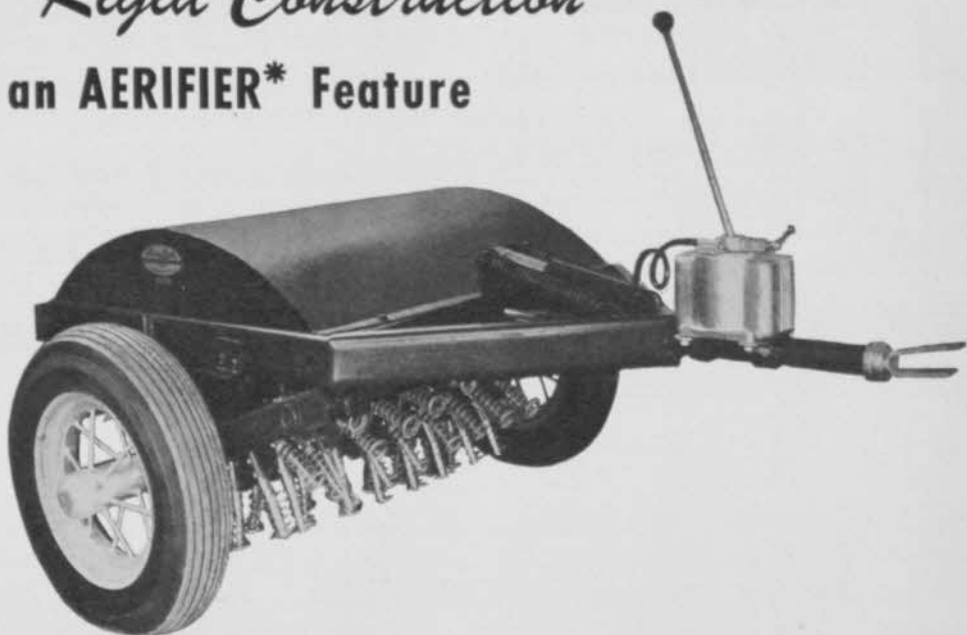

"Rigid Construction" an AERIFIER* Feature

Aerifier spoons do not glide over the surface of hard ground. They don't have to, because the Aerifier is designed to take it. Sturdy, rigid construction forces spoons into the ground. Durable $\frac{3}{4}$ " or 1" diameter spoons can take this kind of use.

The Aerifier does not miss the spots that are most in need of aerifying. Effective "cultivating action" loosens soil in all areas. Disc weights are available so sufficient weight can be added to the Aerifier to ensure spoon penetration everywhere.