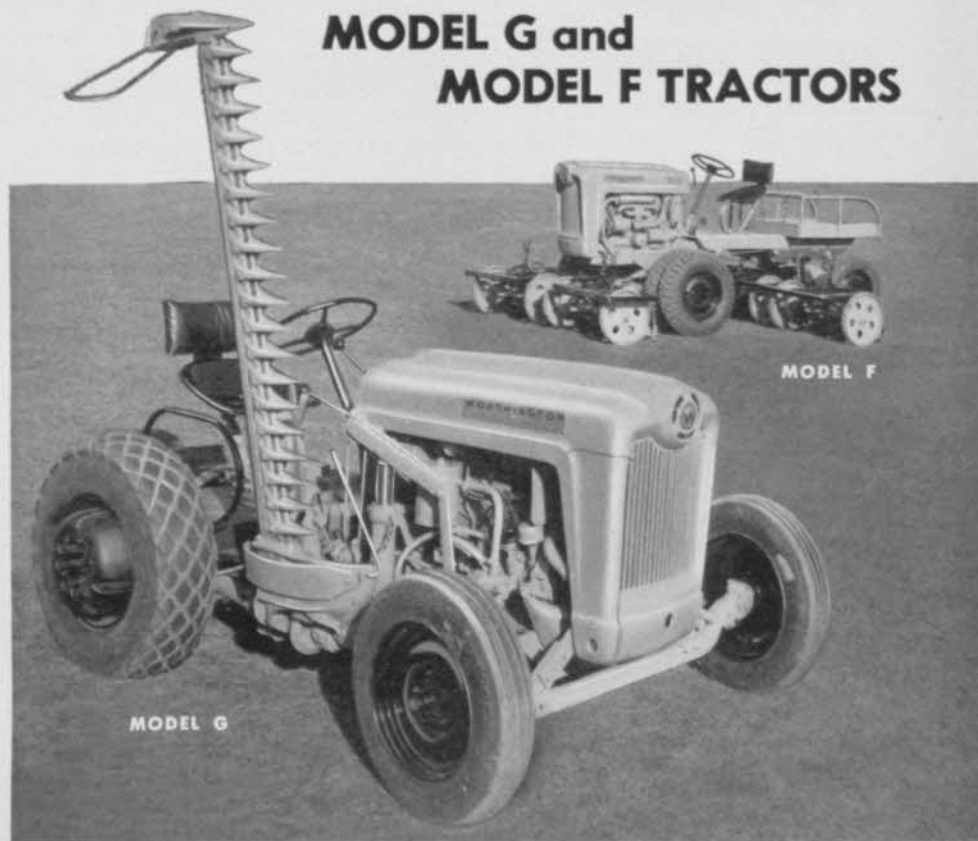

**MODEL G and
MODEL F TRACTORS**

Whether you select the front-wheel drive Model F Chief with gang mowers cutting ahead of all wheels or the Model G with tow-type gangs — you're assured of top-flight tractor-mower performance.

Both tractors feature the new, more powerful Ford "Red Tiger" engine. Both have the maneuverability and traction for operating on very hilly terrain . . . the hydraulically cushioned "E-Z" ride seat and adjustable steering column for utmost operator comfort . . . the big, low pressure single or dual tires for minimum turf compaction.