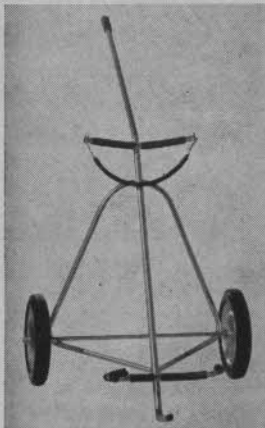

Letter will be sent to you by Dr. William Klomprens identifying the fungus for you.

stronger one-piece cast ram housing, more positive chain and belt alignment, and uni-ball joints on the walking beam are included in the improvements. Change-over kits are available for all previous models. Full particulars from the manufacturer.

ROGLO RENTAL CART

ROGLO, Inc., 6838 Milwaukee Ave., Milwaukee, Wis., are introducing a new golf cart for rental purposes. Sturdy and well balanced to take rough going day in and day out, it is of tubular steel construction with brazed joints, aluminum finish, and has solid steel axle. Its 10-in. full ball-bearing wheels are equipped with semi-pneumatic, puncture-proof tires; 20 in. over-all tread. Basket bottom require no straps or adapters. Rubber covered spring fastener holds bag tightly on top. All parts touching bag are covered with plastic tubing to protect it. Weighing but 14 lbs., it is designed for easy rolling. Full information from manufacturer.