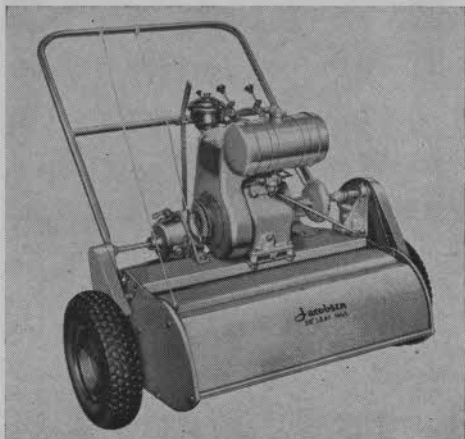

JACOBSEN LEAF MILL

Automatically picks up leaves, pulverizes them and returns particles to the soil. Self-propelled with six horsepower, four-cycle gasoline engine. Runs on pneumatic tires at 2½ mph. with chain drive power

transmission. Separate mill and traction clutches — disc type with controls on mill handle. The machine is designed so that sticks, stones, etc., are ejected without any damage to the machine. Operator can keep rolling right over grounds where twigs are mixed with the leaves. For descriptive literature on this new unit, write Jacobsen Manufacturing Company, Racine, Wis.

GOLF GONLET KEEPS HANDS WARM

The all-weather golfer can keep his hands warm and dry this season with the new Golf Gontlet, a smart, new adaptation of an old idea, which slips over the handle of the golf cart, is waterproof and fleece lined. Golf Gontlet is made of sturdy, colored vinyl plastic coated fabric and genuine sheepskin fleece. Sheepskin center slips over golf cart handle like a bicycle grip to provide soft, warm handle, while gauntlet portion provides comfortable protection from cold, wind and rain. Informa-

GOODWIN
FLANGE-WRAP GRIPS
(Patents Pending)
Tension Wound for Greater Distance!

DIMPLED
DYNAMIC

Many manufacturers make an extra charge for this SUPERIOR grip—except on top lines—ASK FOR IT.

It must be worth more because the owners of a MILLION clubs have paid $2.50 and $3.00 each to replace both old and new grips with this

Finest "Feel" in Golf

C.S.I. Sales Company

Solon Center Bldg. • Solon, Ohio
Exec. Office: 536 Terminal Tower Cleveland 13, Ohio

To make sure officials and operating heads receive **GOLFDOM**—send in the form on page 70 today.