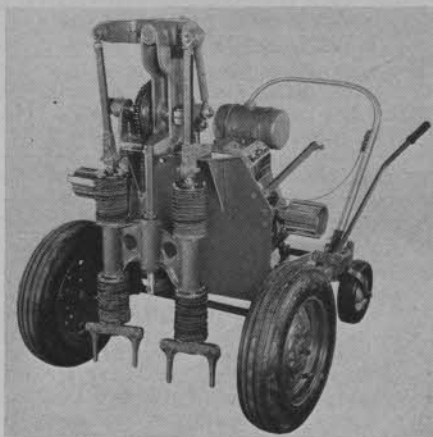

Letter will be sent to you by Dr. William Klomprens identifying the fungus for you.

stronger one-piece cast ram housing, more positive chain and belt alignment, and uni-ball joints on the walking beam are included in the improvements. Change-over kits are available for all previous models. Full particulars from the manufacturer.