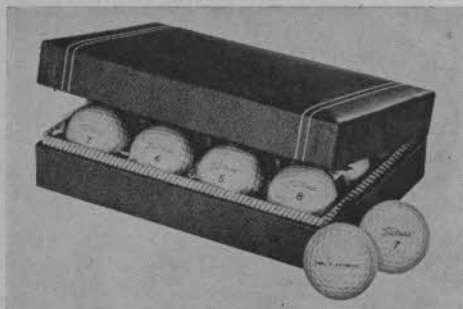

GOLF PRINTING

Score Cards
Charge Check Books
Greens Maintenance Systems
Stationery for Club and Pro
Handicap Cards and Panels
Fibre Bag Tags and Hooks

VESTAL CO., 701 S. LaSalle
Chicago 5 Phone: HArrison 7-6314
Established 1912

tion from Smith-Tauscher Company, Box 3933, Portland 8, Ore.

ACUSHNET OFFERS GIFT BOX FOR "OFF SEASON" PROFITS

This attractive and sturdy case offered by Acushnet and containing one dozen personalized Titlelists are available for pros who are stocking up for "off season" sales. It makes the ideal Christmas gift for any golfer and an ideal Christmas profit item for every pro. Priced to retail through pro shops — no extra charge for personalizing. Similar boxes containing one-half dozen balls (NOT personalized) also available.