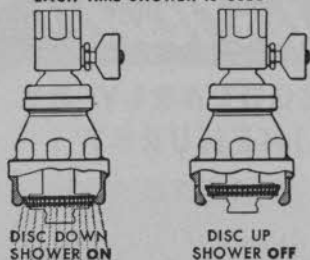

Here is the
Shower Head that's

**AUTOMATICALLY
SELF-CLEANING**

each time it's used

NO CLOGGING • NO DRIPPING

There is no shower head like the new SLOAN Act-O-Matic. The exclusive feature which sets it apart from all others is its *automatic self-cleaning action*. The unique spray disc moves downward into shower position when the water is turned ON. A cone-within-a-cone spray of maximum efficiency is delivered. When the water is turned OFF the disc is moved upward, draining the head instantly.

Because the water is completely removed, the Act-O-Matic SHOWER HEAD does not clog or lime up, and therefore it will not deliver irregular or distorted spray patterns. The Act-O-Matic is also economical in use. It saves water, fuel and maintenance service. (Institutional models available.)

SLOAN VALVE COMPANY

4328 WEST LAKE STREET

CHICAGO 24, ILLINOIS

THE Act-O-Matic Disc MOVES
EACH TIME SHOWER IS USED

OFF position opens large, free waterway
permitting Automatic Self-Cleaning

THE SLOAN

Act-O-Matic

SHOWER HEAD

The SLOAN Act-O-Matic SHOWER HEAD is a product of Sloan Valve Company, whose flush valves are in world-wide use — in buildings of every type and on ships at sea.

More Sloan Flush Valves are sold than all other makes combined.