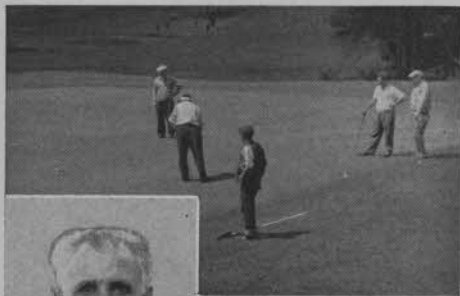

"AGRICO greens show excellent growth and color"

— Cosmo Piantedosi, Superintendent, Commonwealth C. C., Newton, Mass.

"Regular feeding of AGRICO COUNTRY CLUB has always given my greens excellent growth and color," reports Cosmo Piantedosi, superintendent at Commonwealth Country Club, Newton, Mass.

"In November, I applied AGRINITE to my greens after I last cut them," he goes on to say. "The results in the spring were very good. The color was good, too, and remained a long time. Also the turf thickened up considerably. Use of Agrico and Agrinite has given me the utmost satisfaction and I shall certainly continue to use these fine products."

Order Agrico now—it's America's premier Golf Course Fertilizer. Contains both organic* and inorganic plant foods. Ask your regular supplier or write to The AMERICAN AGRICULTURAL CHEMICAL Co., 50 Church Street, New York 7, N. Y.

*Organic derived from AGRINITE, the better (over 8% nitrogen) all-organic plant food.