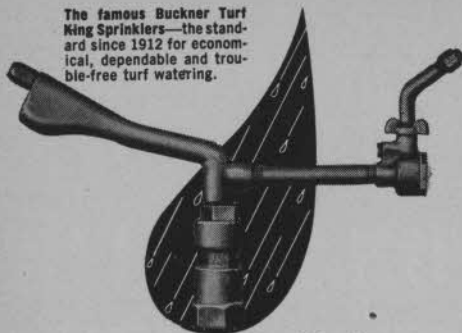

SHOWER HEAD

The SLOAN Act-O-Matic SHOWER HEAD is a product of Sloan Valve Company, whose flush valves are in world-wide use — in buildings of every type and on ships at sea.

More Sloan Flush Valves are sold than all other makes combined.

SLOAN VALVE COMPANY
4328 West Lake St., Chicago 24, Illinois

Please send folder containing full information on your
Act-O-Matic SHOWER HEAD to:

NAME _____

FIRM NAME _____

ADDRESS _____

CITY & STATE _____

The famous Buckner Turf King Sprinklers—the standard since 1912 for economical, dependable and trouble-free turf watering.

Economical, Trouble-free Golf Course Watering

No golf course watering problem is too tough for Buckner sprinklers. A wide range of performance to choose from. Each item developed to do particular jobs efficiently. Buckner's Perfect Curtain of Water is your assurance of uniform distribution without waste.