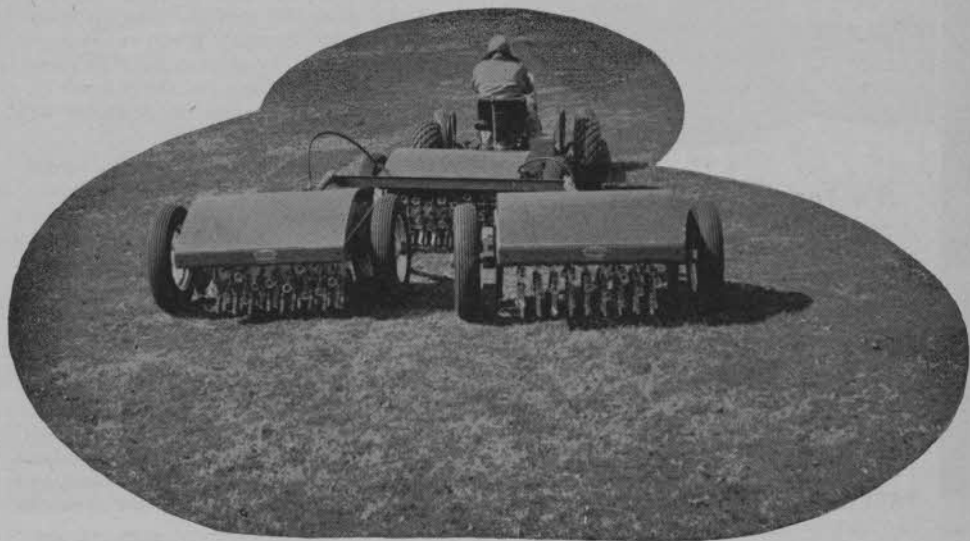

Necessary for Fall Renovation the AERIFIER*