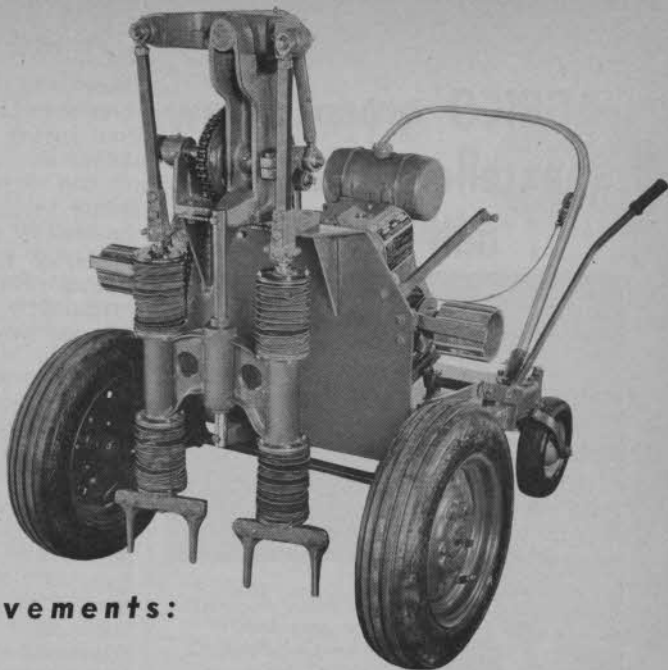

GOLF CLUBS
USE MORE

MILORGANITE

THAN ANY
OTHER FERTILIZER

The *NEW* Model FERGUSON NIGHT CRAWLER

GREEN AERIFYING
MACHINE

—with these 12
important improvements:

1—New one-piece, die formed, hot rolled $\frac{1}{4}$ in. steel frame. 2—New, stronger one-piece cast ram housing. 3—New, durable airtight compensating bellows protect ram bearings. 4—New jack shaft casting assures positive chain and belt alignment. 5—Uni-ball joints replace upper Pittmans at walker beam ends. 6—New one-piece head casting assures walking beam bearing alignment. 7—

Yoke springs have been eliminated. 8—New one-piece steel tube handle; vibration reduced to amazing degree. 9—New one-piece axle construction. 10—New belt guard and deep groove pulleys. 11—New, heavier single main chain and sprockets. 12—Oilite bearings throughout. Abundantly powered with AKN Wisconsin engine. Change-over kits are available for all previous models.