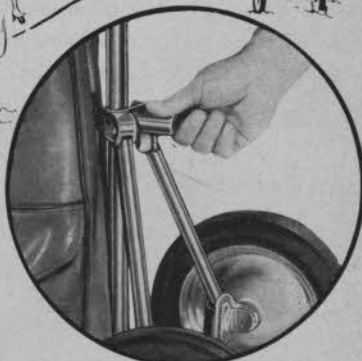

Opens or Closes **AUTOMATICALLY**
in 3 seconds!

MAIL COUPON TODAY!

NATIONAL DIE CASTING COMPANY

3653 W. Touhy Avenue, Chicago 45, Illinois

Please send complete facts on NADCO Caddy Masters to:

Name _____

Address _____

City _____ Zone _____ State _____

My distributor is _____