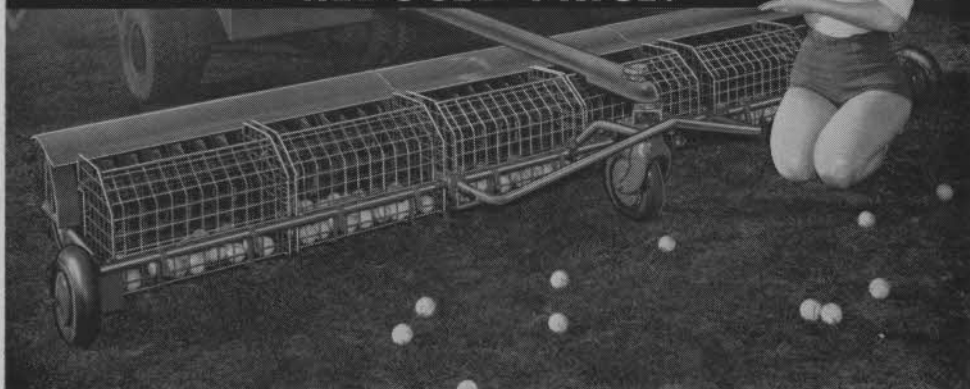

FONKEN IMPROVED "PICKER-UPPER" ...
FEATURE-PACKED for '53
AT A NEW REDUCED PRICE!

FONKEN "Picker-Upper" GOLF BALL RETRIEVER

FIRST CHOICE OF RANGE OPERATORS FOR OUTSTANDING SERVICE!

All the popular features and quality engineering that have won the praise of range operators year after year are combined with improved production methods to make the 1953 Picker-Upper better than ever at a new, *lower price!* Make this *the* season to have the easier-to-buy Picker-Upper on *your*