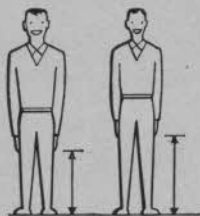

**AIDS IN SELLING
Kenneth Smith Clubs**

Same Height, but...