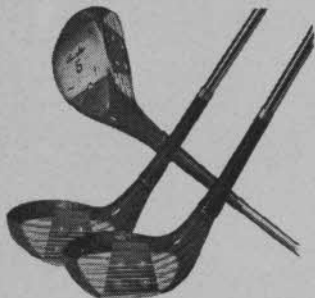

have you seen
the
new **Burke**

Nos. 5 & 6 Woods?

Golfers everywhere are expressing much interest in these new clubs that are perfect for bad lies. Carefully made to give plenty of distance, extra loft, and pin-point accuracy. Available immediately for only $15.00 retail.