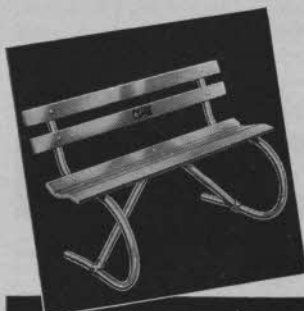

All-American
Picnic Grill

American Approved Combination Unit

You'll like

doing business with AMERICAN

Since 1911, the finest Park, Playground and Swimming Pool Equipment built, backed by a *Lifetime Guarantee* against defective materials or construction . . . low, nationally advertised prices which today average but little above pre-war 1941 . . . prompt, courteous and highly personalized service on both your problems and your orders . . . prompt, friendly adjustments to your complete satisfaction, marked by a sincere desire to merit an enviable reputation nearly half a century old . . . unsurpassed strength, durability, and safety . . .

These are but a few of the many reasons why we believe you will enjoy doing business with AMERICAN.

Above: American Streamlined Park Bench
American Official Regulation One-Meter Unit

AMERICAN
PLAYGROUND DEVICE CO.
ANDERSON, INDIANA