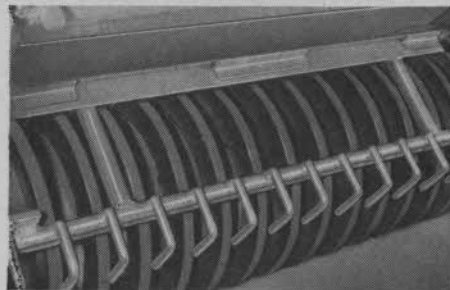

range for reliable, positive golf ball retrieving and injury-free ball pick-up. Fast, mechanical retrieving with the Fonken Picker-Upper—even under rugged service conditions—is the right step towards increased range profits! Improved pick-up discs assure golf ball pick-up without injury—lift-out wire basket-type containers allow for easy unloading and are ideal racks for hosing and washing golf balls. Rugged all steel welded construction and only once-a-year lubrication of bearings provide stand-out performance and maintenance-free operation.

Photograph shows section of seamless molded and bonded rubber covered pick-up discs. Thick rubber covering, rigid construction of discs and separator angles for aligning golf balls assure best possible pick-up under all range conditions.

ORDER DIRECT — Illustrated brochure giving complete details and specifications of the Fonken Picker-Upper golf ball retriever is available on request.

FONKEN MANUFACTURING COMPANY • 433 West Magnolia Avenue • Glendale 4, California