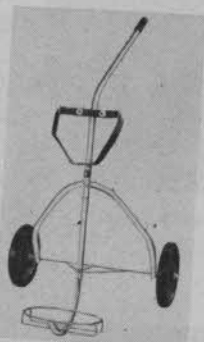

ATTENTION DISTRIBUTORS . . . PROS!

K-KART has led the field year after year. Finest Quality . . . Beautiful Design . . . Features that have BIG Sales Appeal.

Now with the addition of the new Junior Model, K-KART line for 1953, is even more attractive than ever.

JUNIOR MODEL List Price
J-10 with 10 inch wheels \$19.95

Write at once for discounts.
All prices F.O.B. Chicago

R-10 with 10 inch wheels . . . \$13.25
R-12 with 12 inch wheels . . . \$14.25
RENTAL MODEL List Price
(also available with detachable handle).