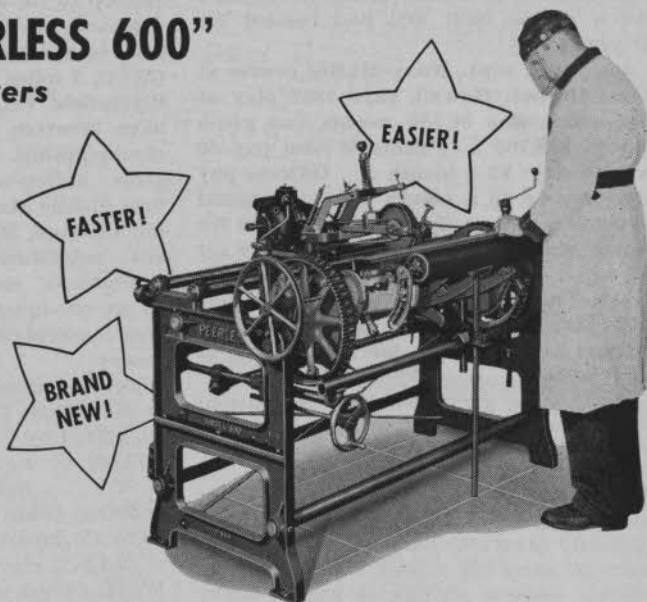

GRINDS Your Mowers

EXTRA Sharp

Designed for heavy-duty mowers — but sharpens all mowers with speed and precision.

No disassembling! . . . Engine, wheels, and handle all remain in place on the mower while sharpening. Heaviest mowers easily positioned. PEERLESS adjusts instantly for exclusive "Hook" or straight line grinding . . . By far the most accurate mower sharpener ever built. Write today for full information.