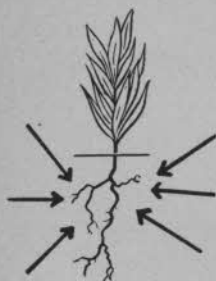

Get those Weed ROOTS!

Go to the Root of Your Weed Problem
with These Dolge Products

To keep weeds off drives, walks, parking lots, tennis courts, sand traps you've got to finish the roots.

DOLGE SS WEED-KILLER does that and more. It kills the foliage, of course. It works down deep. It tends to sterilize the soil so that wind-blown seeds cannot sprout in it. Diluted as directed, it can kill the toughest weeds. Spray or sprinkle where you want no growth whatsoever.

E.W.T. is the Dolge 2,4-D Selective Weed-Killer. It finishes dandelions, plantain and other broad-leaved weeds in turf—does not harm good lawn grasses. It translocates; is absorbed and travels through the sap to the roots.

See your Dolge Service Man —
he will call soon.
Write for the Dolge booklet on
chemical weed control.

FOR
FREE SANITARY SURVEY
OF YOUR PREMISES
SEE YOUR DOLGE SERVICE MAN

dependable
DOLGE

WESTPORT, CONNECTICUT

ence of the organization held this year at Lord Baltimore hotel, Baltimore, Md., in cooperation with U of Maryland . . . "Unusual" gale does heavy damage to trees on Wilshire, Los Angeles CC and Riviera in LA dist. . . . Wilshire suffered 65 ft. acacia uprooted and topped across 18th green . . . LACC lost about 59 trees . . . Los Angeles cleared ground for 36-hole munny course in San Fernando valley . . . No further work on the layout.

Horton Smith been getting around a lot this winter on PGA business despite his mother's illness at Springfield, Mo. which kept him from making winter tour . . . Horton at Toronto representing U. S. pros at Sports Dinner for Crippled Children's society . . . British Golf Writers voted Elizabeth Price "Golfer of the Year" for 1952 . . . Miss Price's decisive victory in Curtis Cup matches figured in the voting . . . Women golfers got the first three places in British scribes' poll.

Jack O'Brien given plaque by PGA for organizing Texas Open, one of the first winter circuit big money events . . . Sheraton-Cadillac hotel, Detroit, to be headquarters for PGA championship . . . This