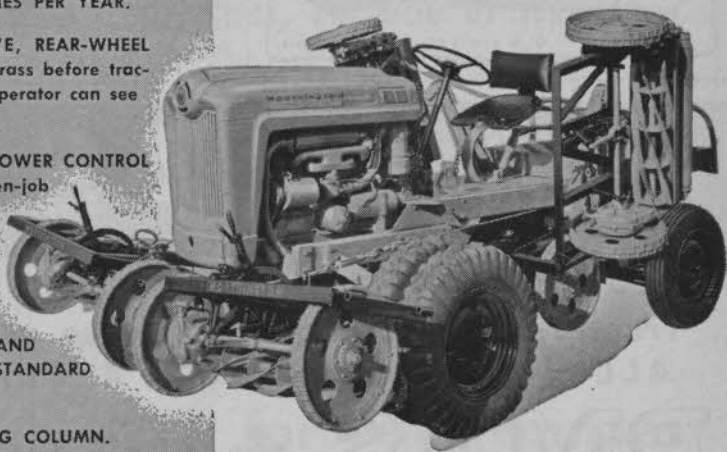

### *Now 20 Percent More Powerful*

The new Worthington front-wheel-drive, Model F Chief power unit, features a valve-in-head engine with 20 percent greater horsepower. This means more reserve for steep hillside work, more capacity for handling the front-mounted, hydraulically-controlled, three and five-gang Blitzer and Fairway combinations.

And, of course, the 1953 Model F has the same features so popular before:

FEWER MOWING TIMES PER YEAR.

FRONT-WHEEL DRIVE, REAR-WHEEL STEER—Mowers cut grass before tractor wheels touch it; operator can see ahead when mowing.

HYDRAULIC GANG MOWER CONTROL—helps speed between-job travel.

SMOOTHER MOWING—No tractor wheel marks.

HYDRAULIC BRAKES AND ENGINE GOVERNOR STANDARD EQUIPMENT.

ADJUSTABLE STEERING COLUMN.

PIVOTALLY MOUNTED STEERING AXLE.

This new engine is also installed in the 1953 Worthington Model G rear-drive tractor. Your Worthington franchised dealer will be happy to demonstrate either of these tractors.

**WORTHINGTON MOWER COMPANY** 