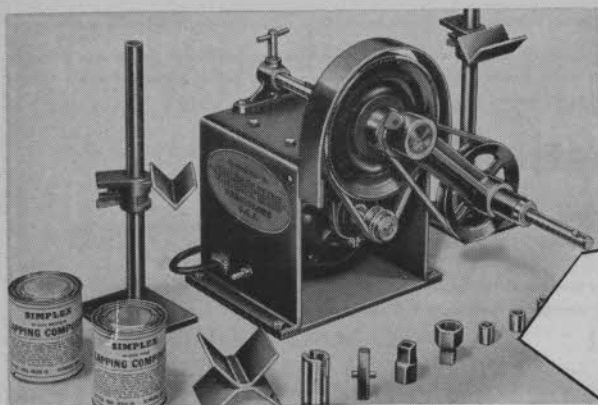

SIMPLEX

Portable Lapping Machine

$69⁵⁰
Complete with 1/3 H.P. Motor
and reversing switch

This compact, portable Simplex Lapping Machine will recondition with lapping compound any reel-type hand, power, or gang mower.

Keeps them in top cutting condition between grinding jobs. Just carry the Simplex out to the mower and use it right on the grass! Can

be used on a bench or on the floor too. Couples to either side of a mower. Gang mowers need not be unhitched. Drive shaft is adjustable from 3" to 17" and runs either direction at the flick of a switch. No noisy gears — operation is quiet, simple, dependable. Write today for illustrated, descriptive folder.

The FATE-ROOT-HEATH CO. Dept. G-4-S, Plymouth, Ohio