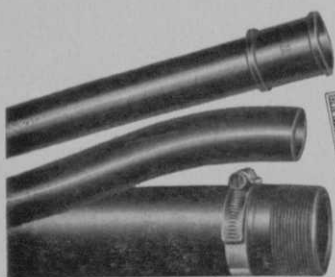

GUARANTEED
AGAINST ROT,
RUST AND
CORROSION