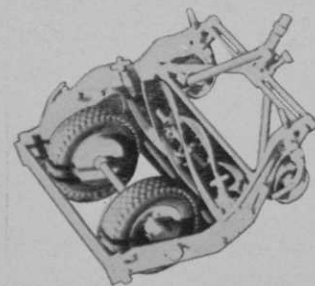

# Give your fairways "PUTTING GREEN —like surfaces" as you mow!

All Putting Greens Are Mowed With Hollow-Roller-Drive Mowers. Why Not Give Your Fairways The Same Benefits.

#### IMPROVED FAIRWAYS

Smooth, uniformly cut putting-green surfaces are the result of mowing with roller-type green mowers. This same desirable quality can be had in your fairways by using Roseman Hollow-Roller-Drive Gang Mowers.

#### Roseman Rear-Wheel- Drive Gang Mowers

Advocates of wheel drive mowers can now obtain the advantages of Roseman quality and design in the new Roseman Rear-wheel - drive mower.

#### LOWER LABOR COSTS

Roseman Mowers mow faster, more uniformly without kicking up in the rear. Roller design permits overhang of traps — slow costly hand trimming eliminated. No protruding side wheels permits close cutting, eliminates fringe around trees. Narrower overall width permits mowing in tight places.