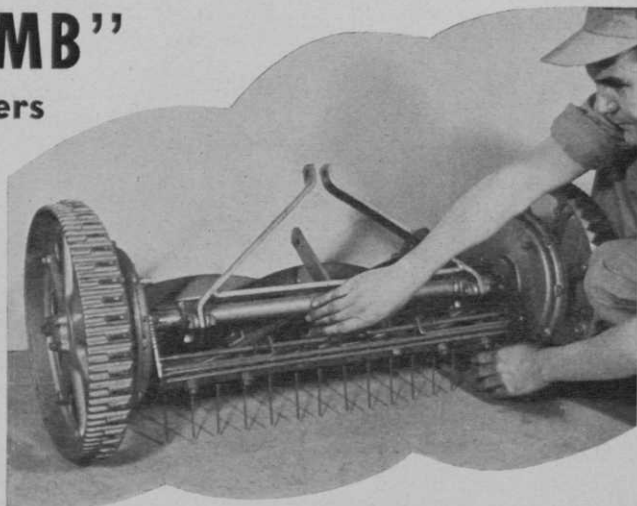

Reduction of thatch by Flexi-combing promotes healthier growing conditions — reduces disease.

Use Flexi-combs on mowers to overcome existing thatch and prevent its reoccurrence.

Flexi-combs fit Toro and Worthington mowers . . . Combs are mounted permanently on mowers — easily locked out of operating position when their use is not required . . . Improved design provides easier depth adjustment.