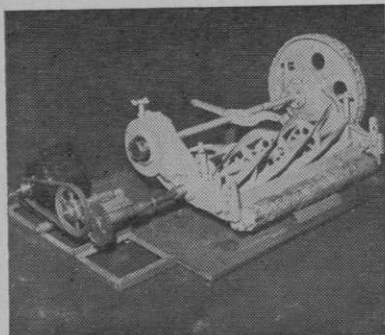

ATLAS LAWN MOWER LAPPING MACHINE

A compact, light-weight machine for lapping all models of Hand, Power and Gang Mowers! May be easily used on work bench or floor, eliminating the lifting of heavy mowers. The simple height adjustment for the reel shaft may be used from 4 1/2" to 10 3/4". Equipped with several attachments to fit different reel shafts. Metal blocks for rollers. Steel stands to support the mower.

FULLY GUARANTEED

List Price, With Motor $61.50

List Price, Without Motor 39.00

Write for Bulletin.

Atlas Lawn Equipment Co.

9761 Olive Street Road

St. Louis 24, Missouri

few Carnoustie and St. Andrews youngsters with grips that were awful and which wouldn't be permitted when he was a lad caddying . . . He adds that unless junior programs get more steam in Scotland and England the Walker Cup and Ryder Cup matches will be no contests . . . Other Yank-Scots who've visited the old country in the past two or three years also say unless the British pay a lot more attention to organizing kid golfer development, Britain is through as an international golf factor.

Brown and Bigelow, who put out Byron Nelson's "Winning Golf" folders as advertising material, sold more than $150,000 of this feature last year and already have big volume of business booked for 1952 . . . Fawcett publishing company putting Lloyd Mangrum 75 cent paper-covered book on newsstands this month . . . Otis Dypwick, University of Minnesota athletic department publicist who worked with Nelson on his book, also was teamed with Lloyd on production of the Mangrum opus . . . Martin E. Mattison taking on a couple more prominent U.S. golf lines as Hawaiian sales representative . . . Chan W. Baker of Baker Grass Industries at Miami has closed his seed business and is in Africa raising grass on military airfields.

Sixth annual Gulf Coast invitation tour-

AN EASY WAY TO CLEAN SHOWER ROOMS

and swimming
pools without hard
rubbing. Simply sprinkle

"Bull Frog" SAF-T-KLENZ

powder on damp surface, mop lightly, and flush with clear water.
*Removes rust stains, lime deposits, soap, oil, body grease, and algae formation. *Minimizes conditions that breed and spread infectious germs. *Harmless to hands, clothing, floors, drains.
*Odorless. There's nothing else like it! It works like a charm even where hard rubbing with ordinary cleaners has failed.

Write for liberal free sample.