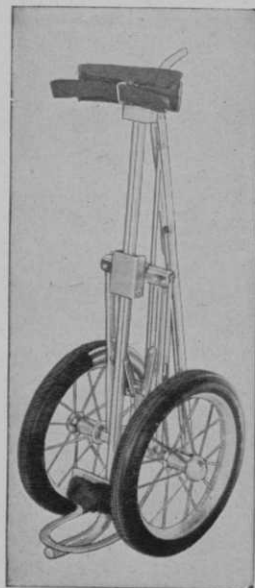

PHILLIPS

CAM LOCK

The Answer
to Lost Spikes

CAM LOCKS have been added to the regular LARGE BASE spike. The CAMS hold spike fast in position. Will not rough sole.

F. C. PHILLIPS, INC.
STOUGHTON, MASS.

KADDIE KART PRODUCTS

Patented - Registered U.S. Pat. Off.

Kolapsi Kart

TRADE MARK

REGISTERED - U.S. PAT. OFF.

FOUR NEW
1952 Models
All Automatic

List Prices

- T14 Regular Brackets — "A" 14 in. Wire Spoke Wheels ...\$33.95
 T14PO Pipe Organ Type — "B" 14 in. Wire Spoke Wheels 33.95
 T11 Regular Brackets — "C" 11 in. Disc Wheels 29.95
 T11PO Pipe Organ Type — "D" 11 in. Disc Wheels 29.95

Regular Pro and Club Discounts.
Send for Catalogs.

Completely Automatic
 Drop The Handle — It Folds
 Lift Handle — It Opens

All steel, automatic ball bearing. The handle does the work. Long handle, no adjustment necessary. Universal balance. Stands erect either closed or open. Flexible body torsion and retractable wheels. No wing nuts, no sliding arms, no push buttons, ratchets or complicated mechanism.