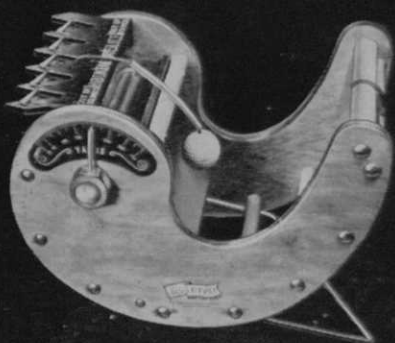

Improve your golf

Indoors or out with the deluxe

Folda FAIRWAY
HOME GOLF COURSE

U. S. Patent No. 1971057. Add'l. Pats. Pend.

professional approval

Famous Golf Professionals the country over enthusiastically endorse Folda-Fairway as the first mechanical device that will positively reduce your handicap and consistently lower your scores.

Available in both left and right-handed models.

$32⁵⁰
DELIVERED

Folda-Fairway

Golfdom's Mechanical Marvel! Accurate, Sturdy, Portable, Safe. Engineered, developed and approved by famous pro golfers, Folda-Fairway is a patented precision instrument that makes fun out of practice. Sets up anywhere and by accurately recording distance and direction, converts the faulty swinger into a low handicap stylist. Hit them longer . . . hit them straighter. Groove your swing at home with the sensational Folda-Fairway! Immediately available through your Golf Professional.

A. E. Peterson Mfg. Co.

700 Allen Avenue, Glendale 1, California