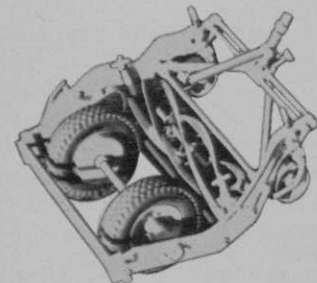

# Give your fairways "PUTTING GREEN —like surfaces" as you mow!

All Putting Greens Are Mowed With Hollow-Roller-Drive Mowers. Why Not Give Your Fairways The Same Benefits.

**ROSEMAN**  
HOLLOW-ROLLER DRIVE  
"FAIRWAY IMPROVER" MOWERS

#### IMPROVED FAIRWAYS

Smooth, uniformly cut putting-green surfaces are the result of mowing with roller-type green mowers. This same desirable quality can be had in your fairways by using Roseman Hollow-Roller-Drive Gang Mowers.

#### LOWER LABOR COSTS

Roseman Mowers mow faster, more uniformly without kicking up in the rear. Roller design permits overhang of traps — slow costly hand trimming eliminated. No protruding side wheels permits close cutting, eliminates fringe around trees. Narrower overall width permits mowing in tight places.